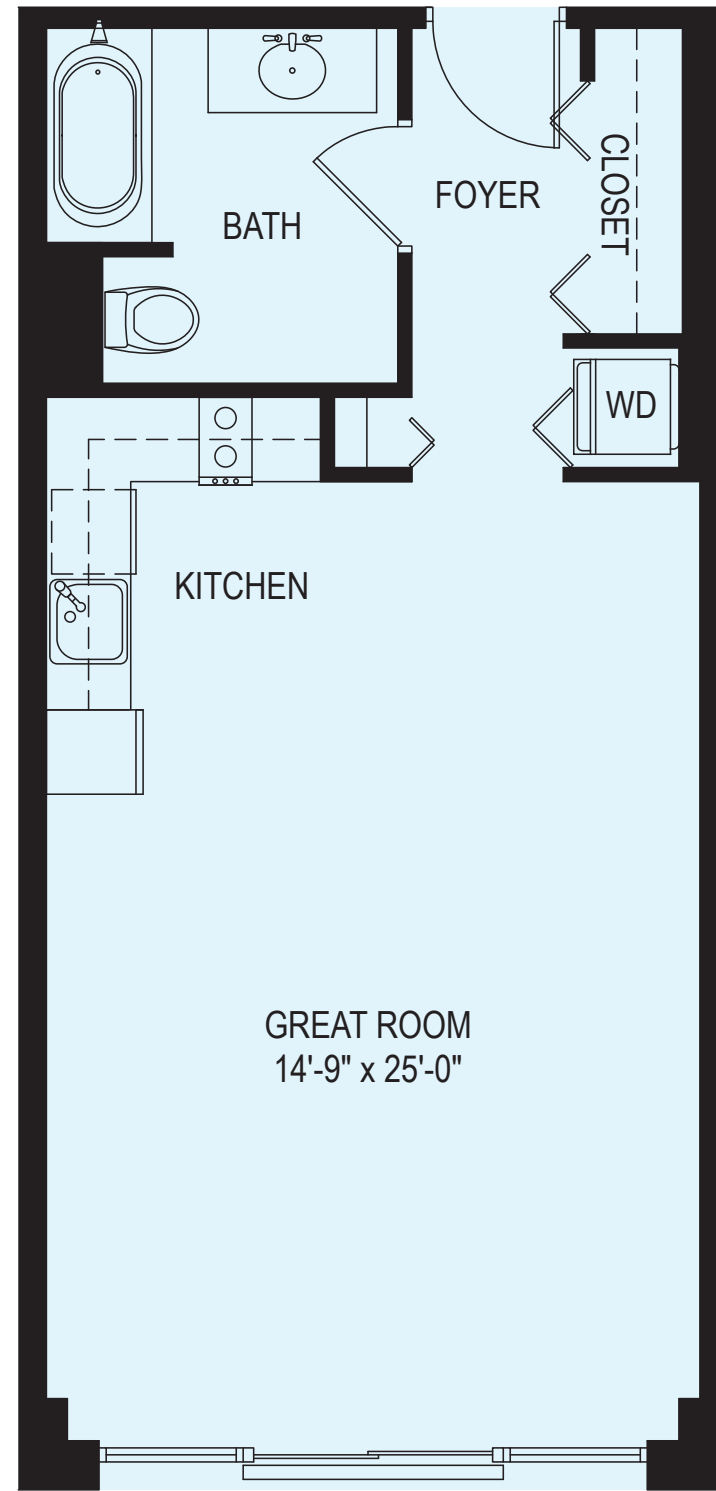

## FLAT 2

1 Bath

Living Space 563 sq. ft. (52.30 m<sup>2</sup>)

N.E. 2nd Street