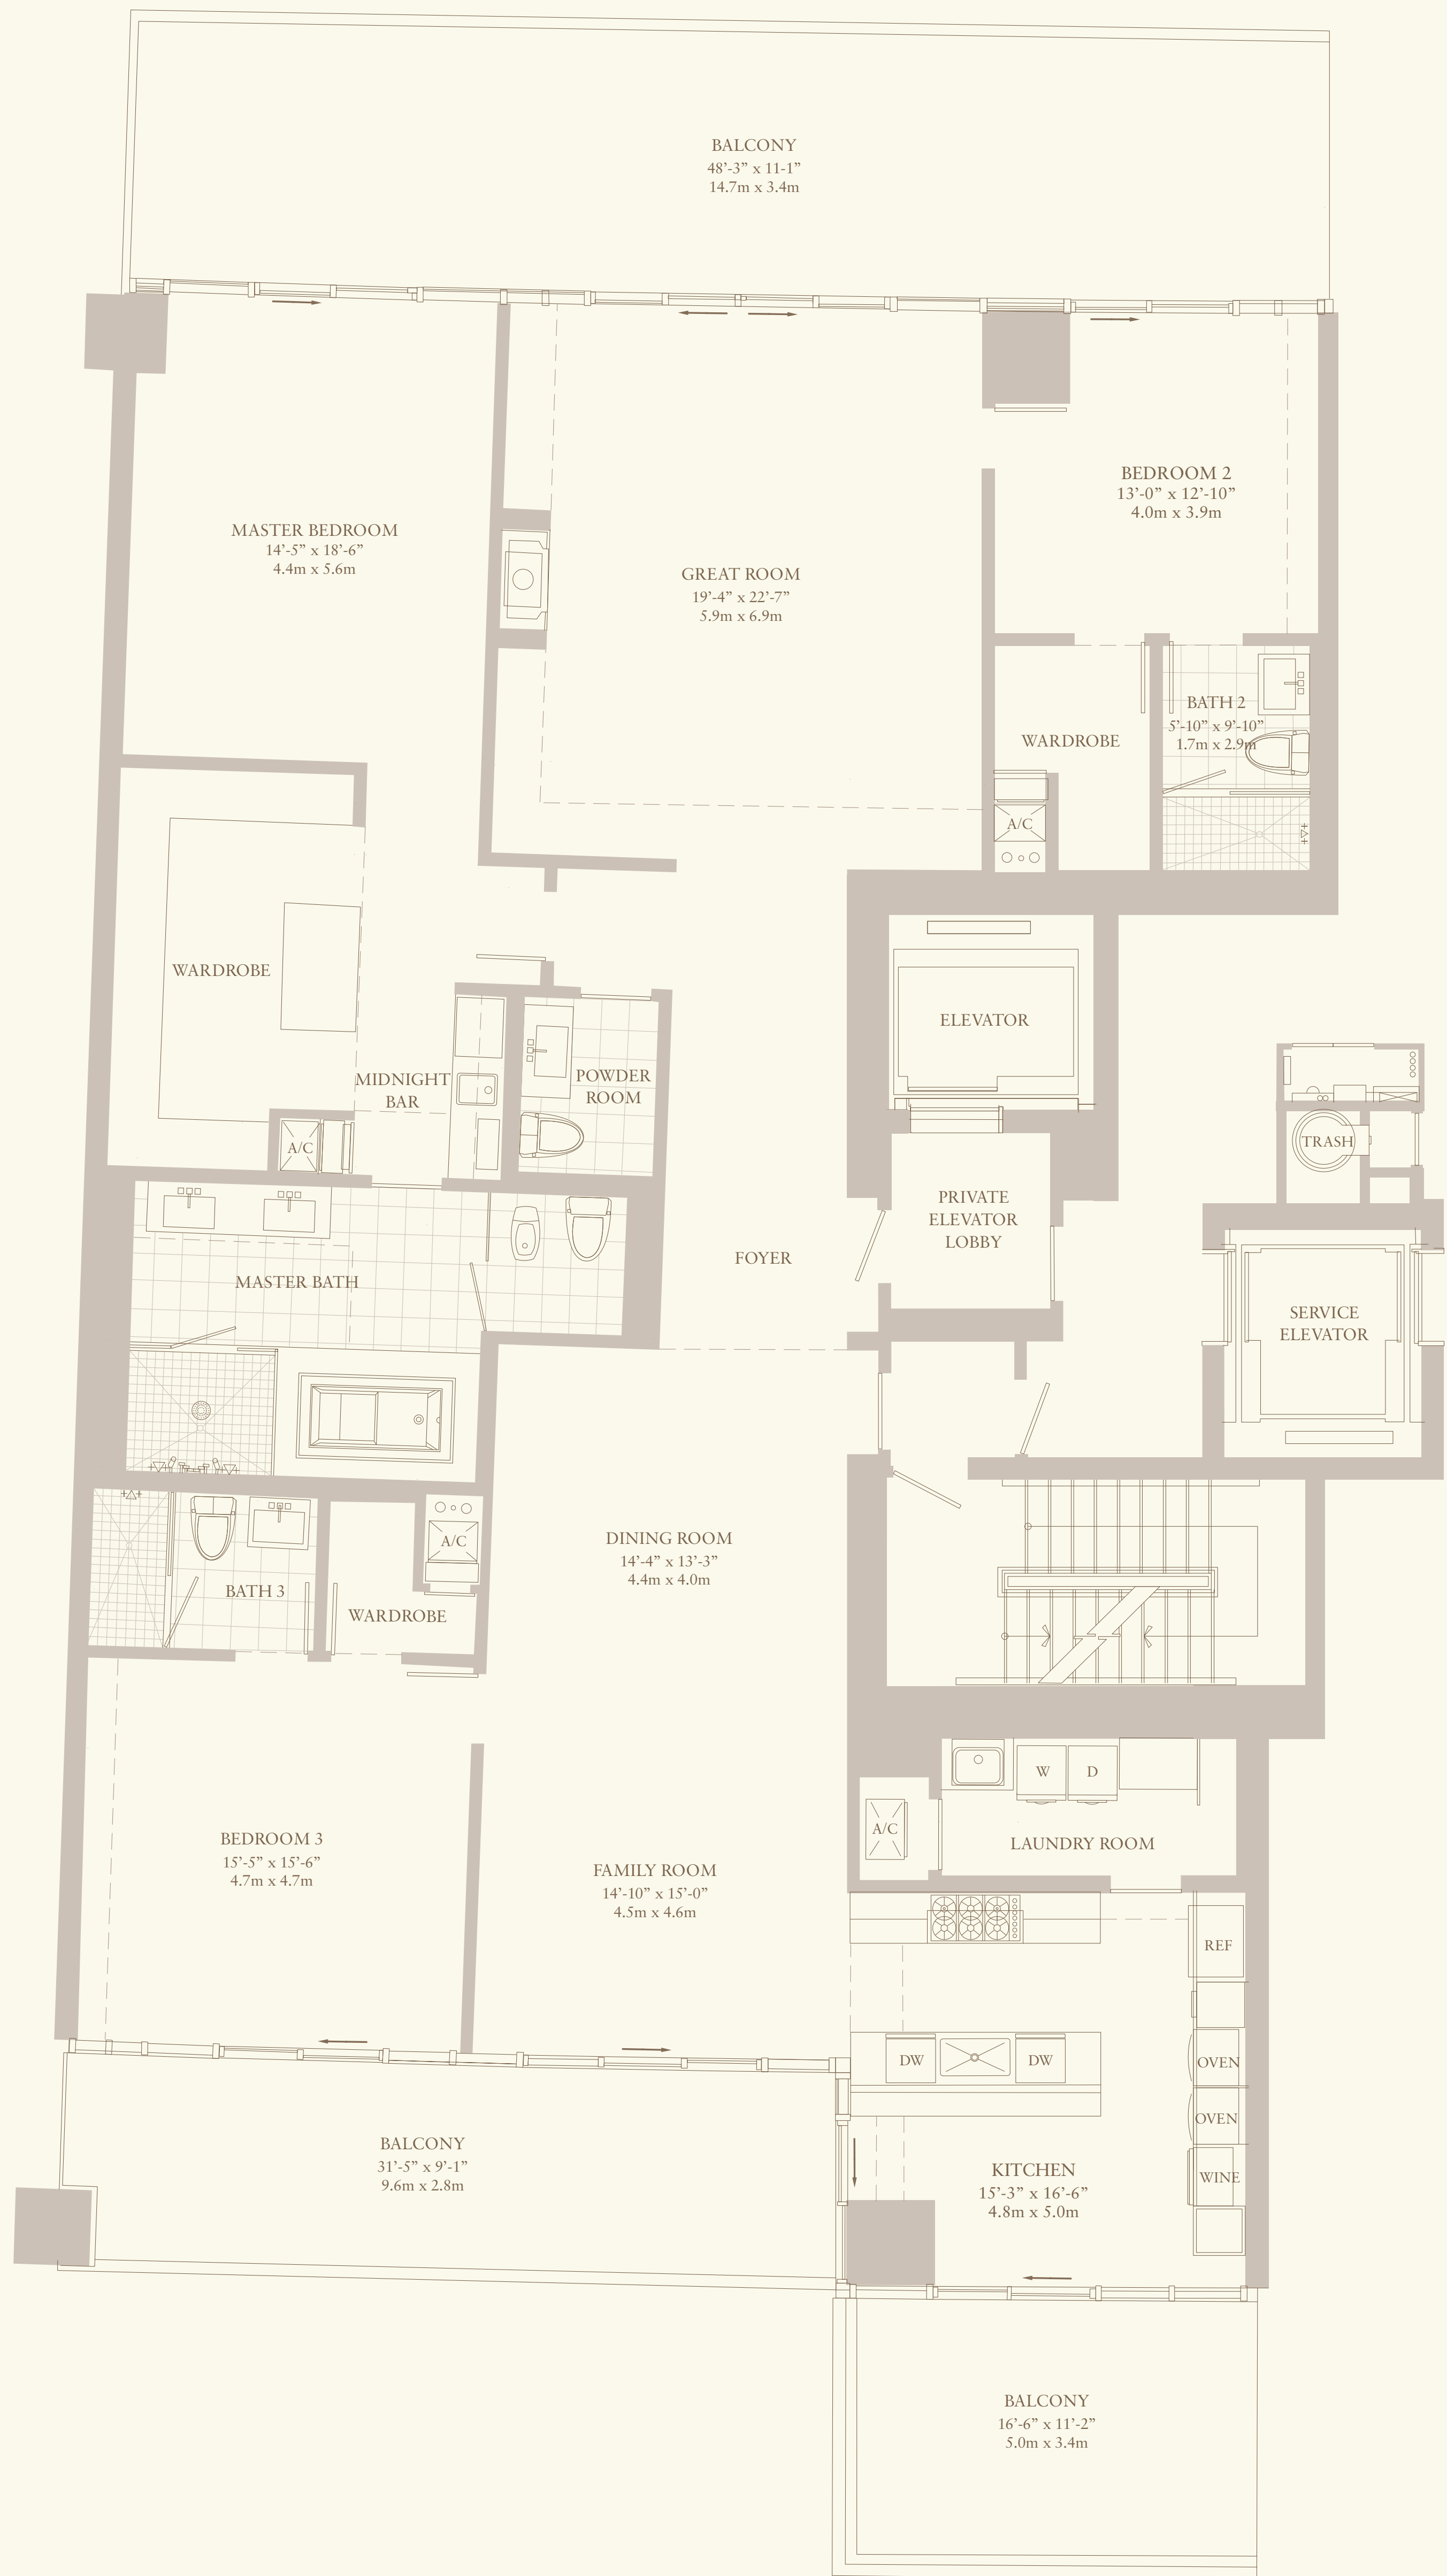

RESIDENCE C MODIFIED
NORTH & SOUTH TOWERS

3 BEDROOM, 3 1/2 BATH
FLOORS 4 - 11

	TOTAL SQ FT	TOTAL SQ M
RESIDENCE	3,133	291.1
BALCONY	1,008	93.6
TOTAL	4,141	384.7
PAINT TO PAINT		
RESIDENCE	2,840	263.8

1/4" = 1'