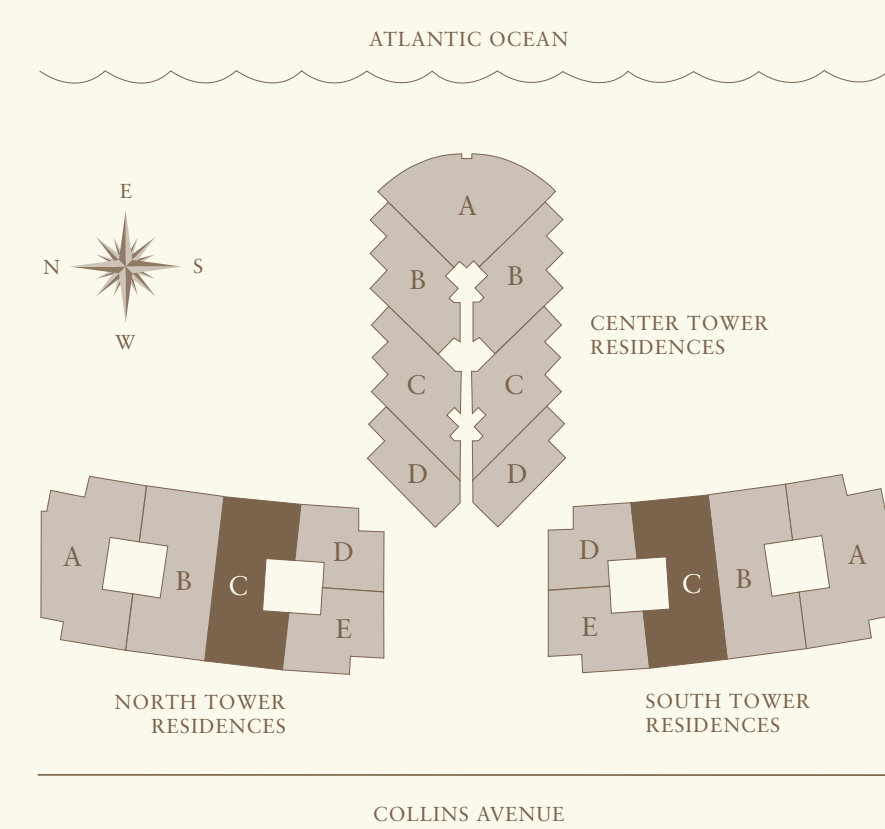

RESIDENCE C MODIFIED
NORTH & SOUTH TOWERS

3 BEDROOM, 3 1/2 BATH
FLOORS 4 - 11

	TOTAL SQ FT	TOTAL SQ M
RESIDENCE	3,133	291.1
BALCONY	1,008	93.6
TOTAL	4,141	384.7
PAINT TO PAINT		
RESIDENCE	2,840	263.8

1/4" = 1'