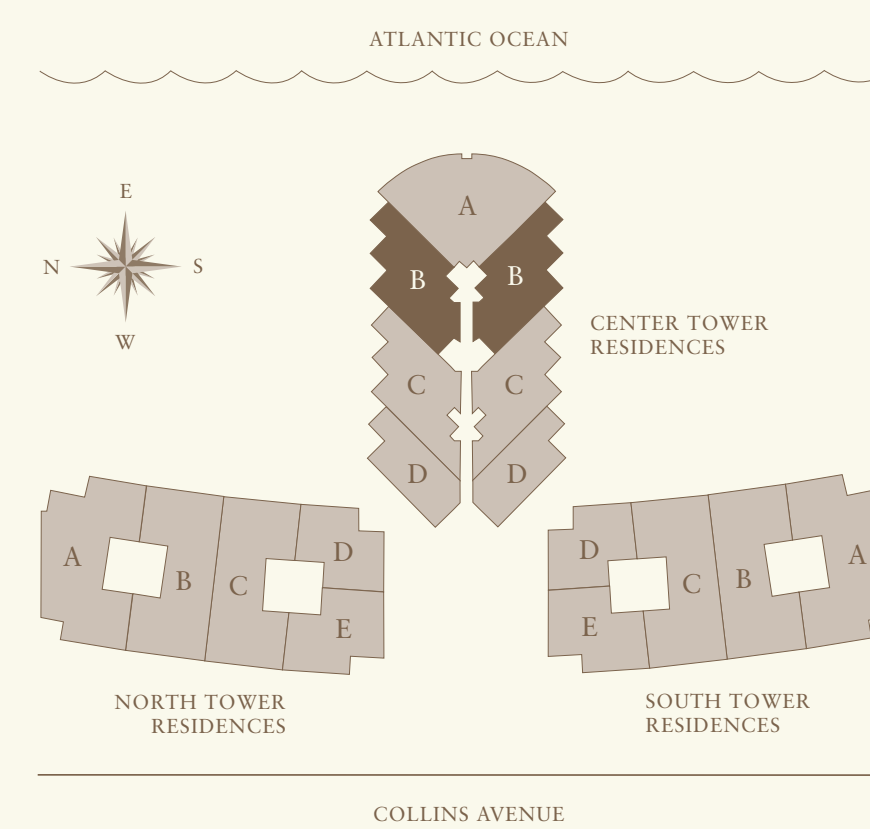

**RESIDENCE B
CENTER TOWER**

2 BEDROOM, 2 1/2 BATH
FLOORS 25 - 27

	TOTAL SQ FT	TOTAL SQ M
RESIDENCE	2,103	195.4
BALCONY	683	63.5
TOTAL	2,786	258.9
PAINT TO PAINT RESIDENCE	1,799	167.1

1/4" = 1'