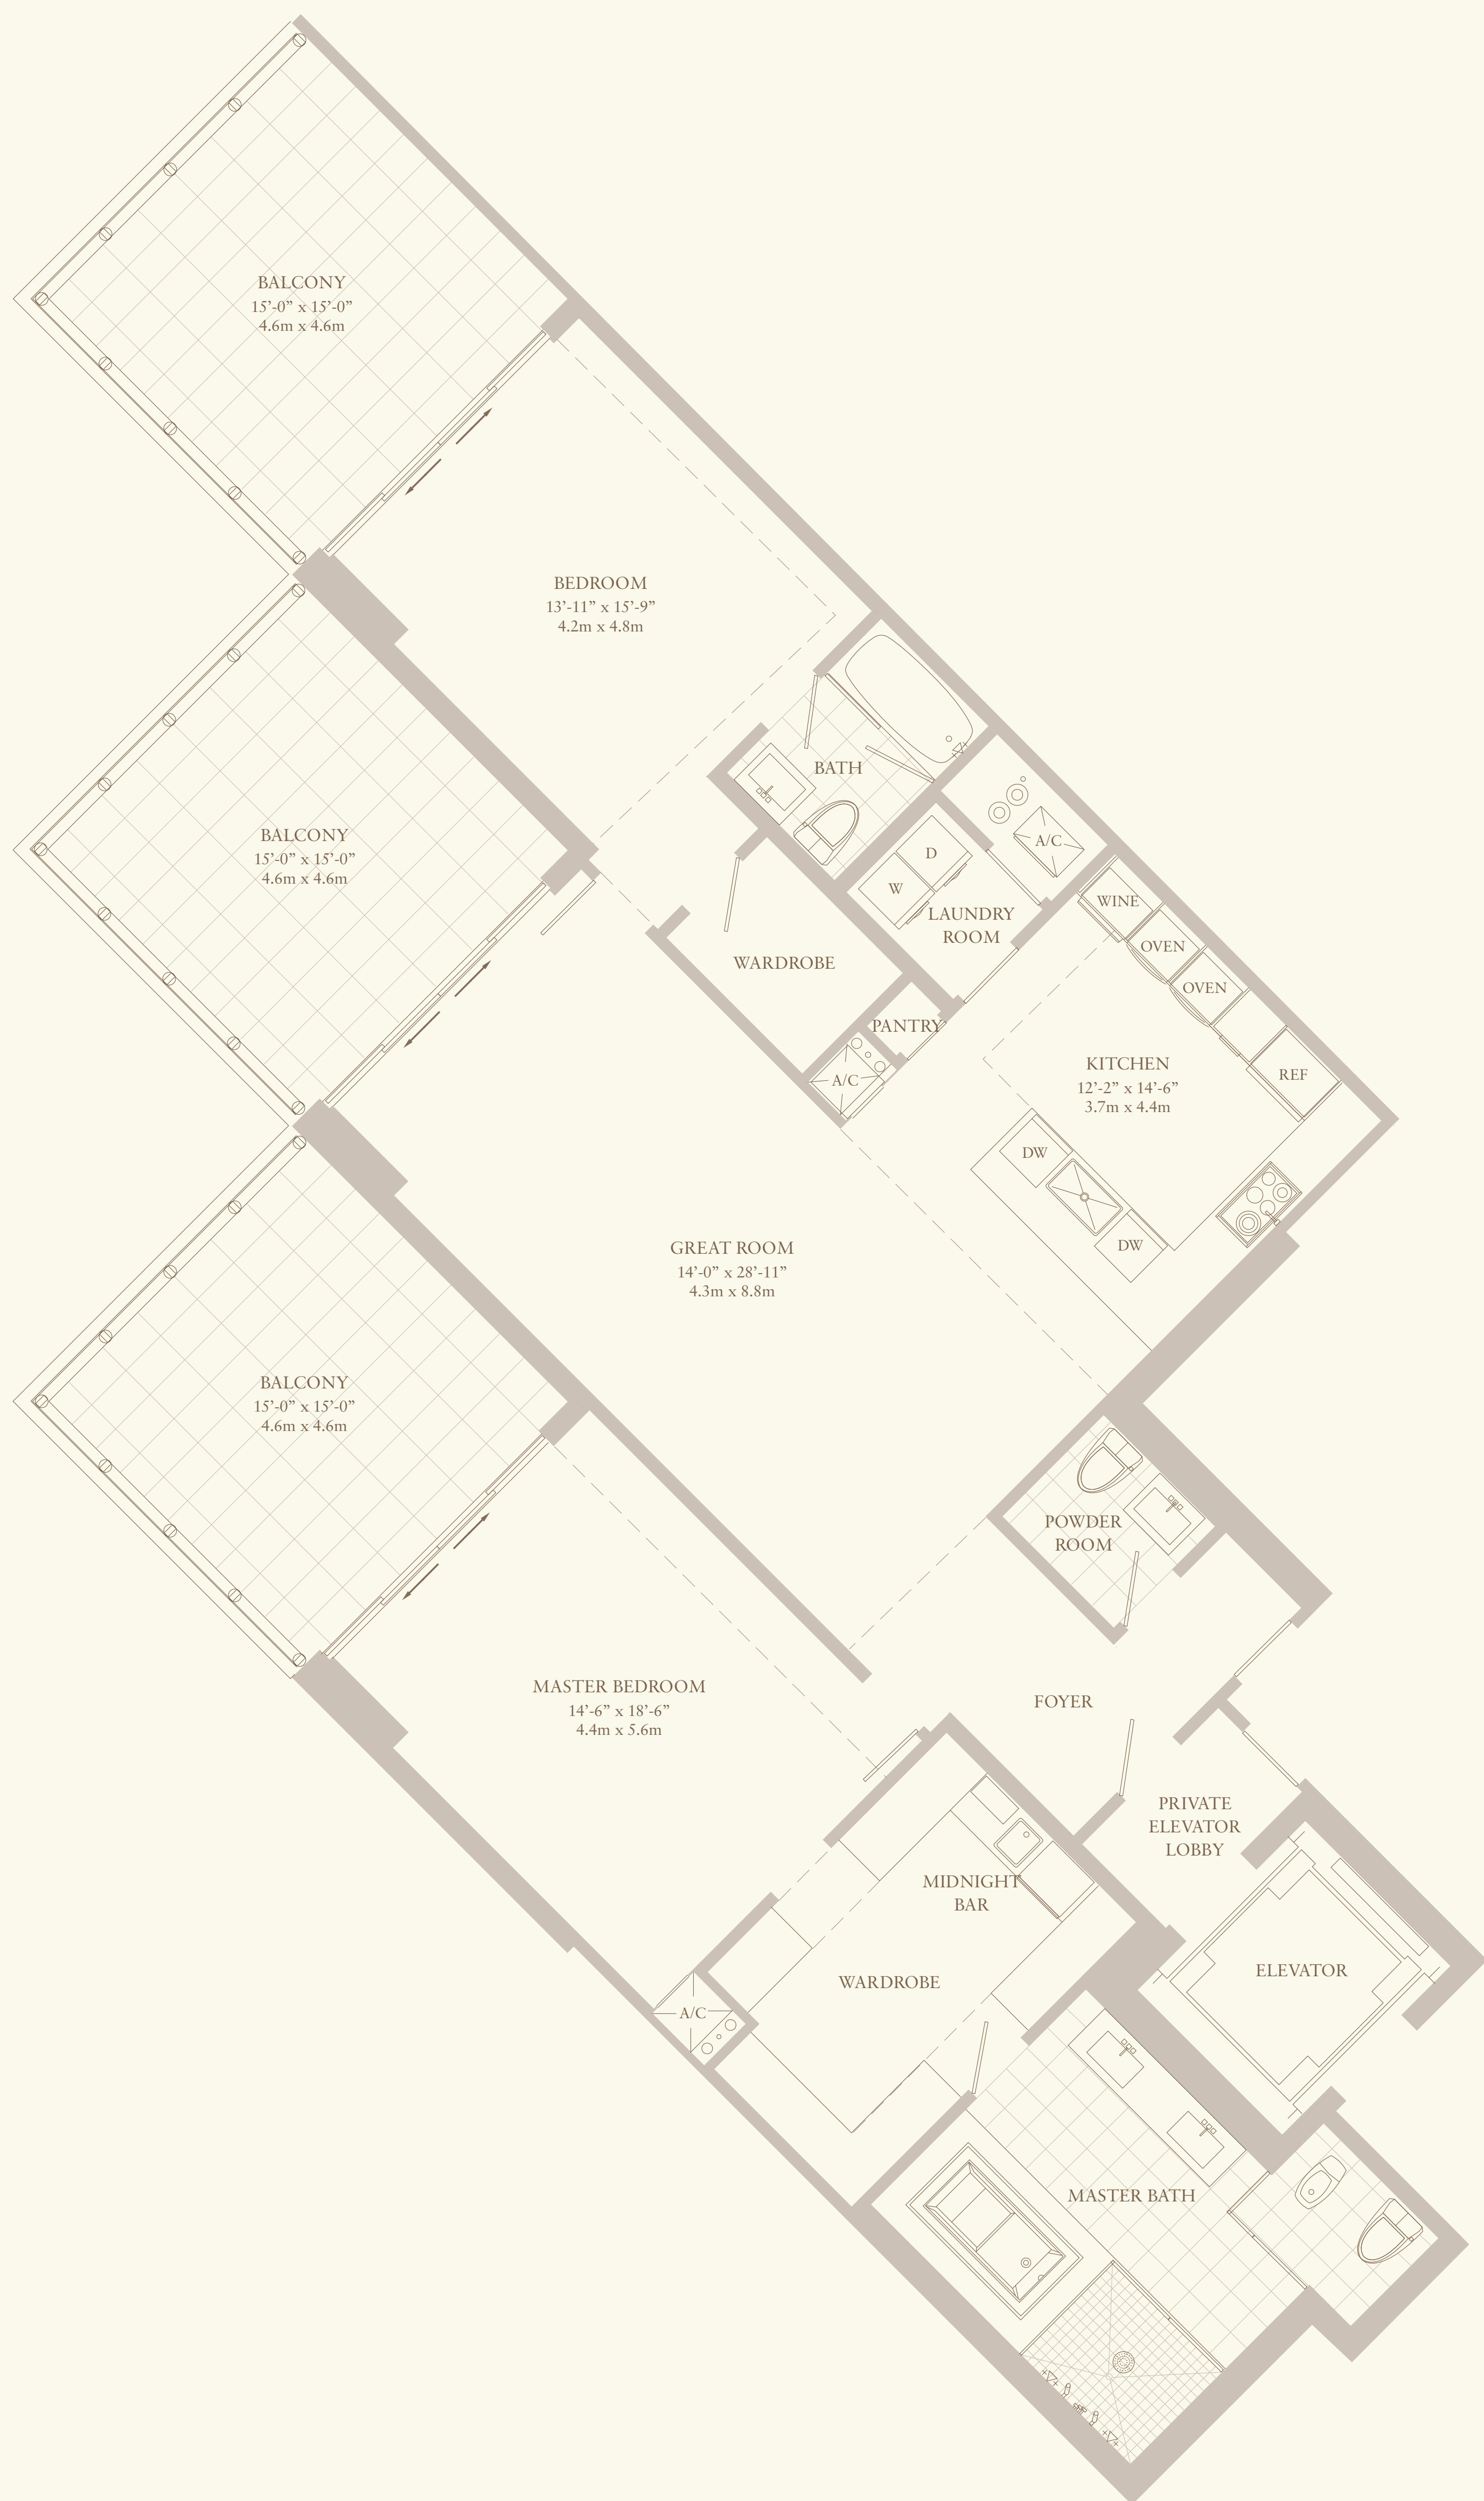

**RESIDENCE B
CENTER TOWER**

2 BEDROOM, 2 1/2 BATH
FLOORS 25 - 27

	TOTAL SQ FT	TOTAL SQ M
RESIDENCE	2,103	195.4
BALCONY	683	63.5
TOTAL	2,786	258.9
PAINT TO PAINT RESIDENCE	1,799	167.1

1/4" = 1'