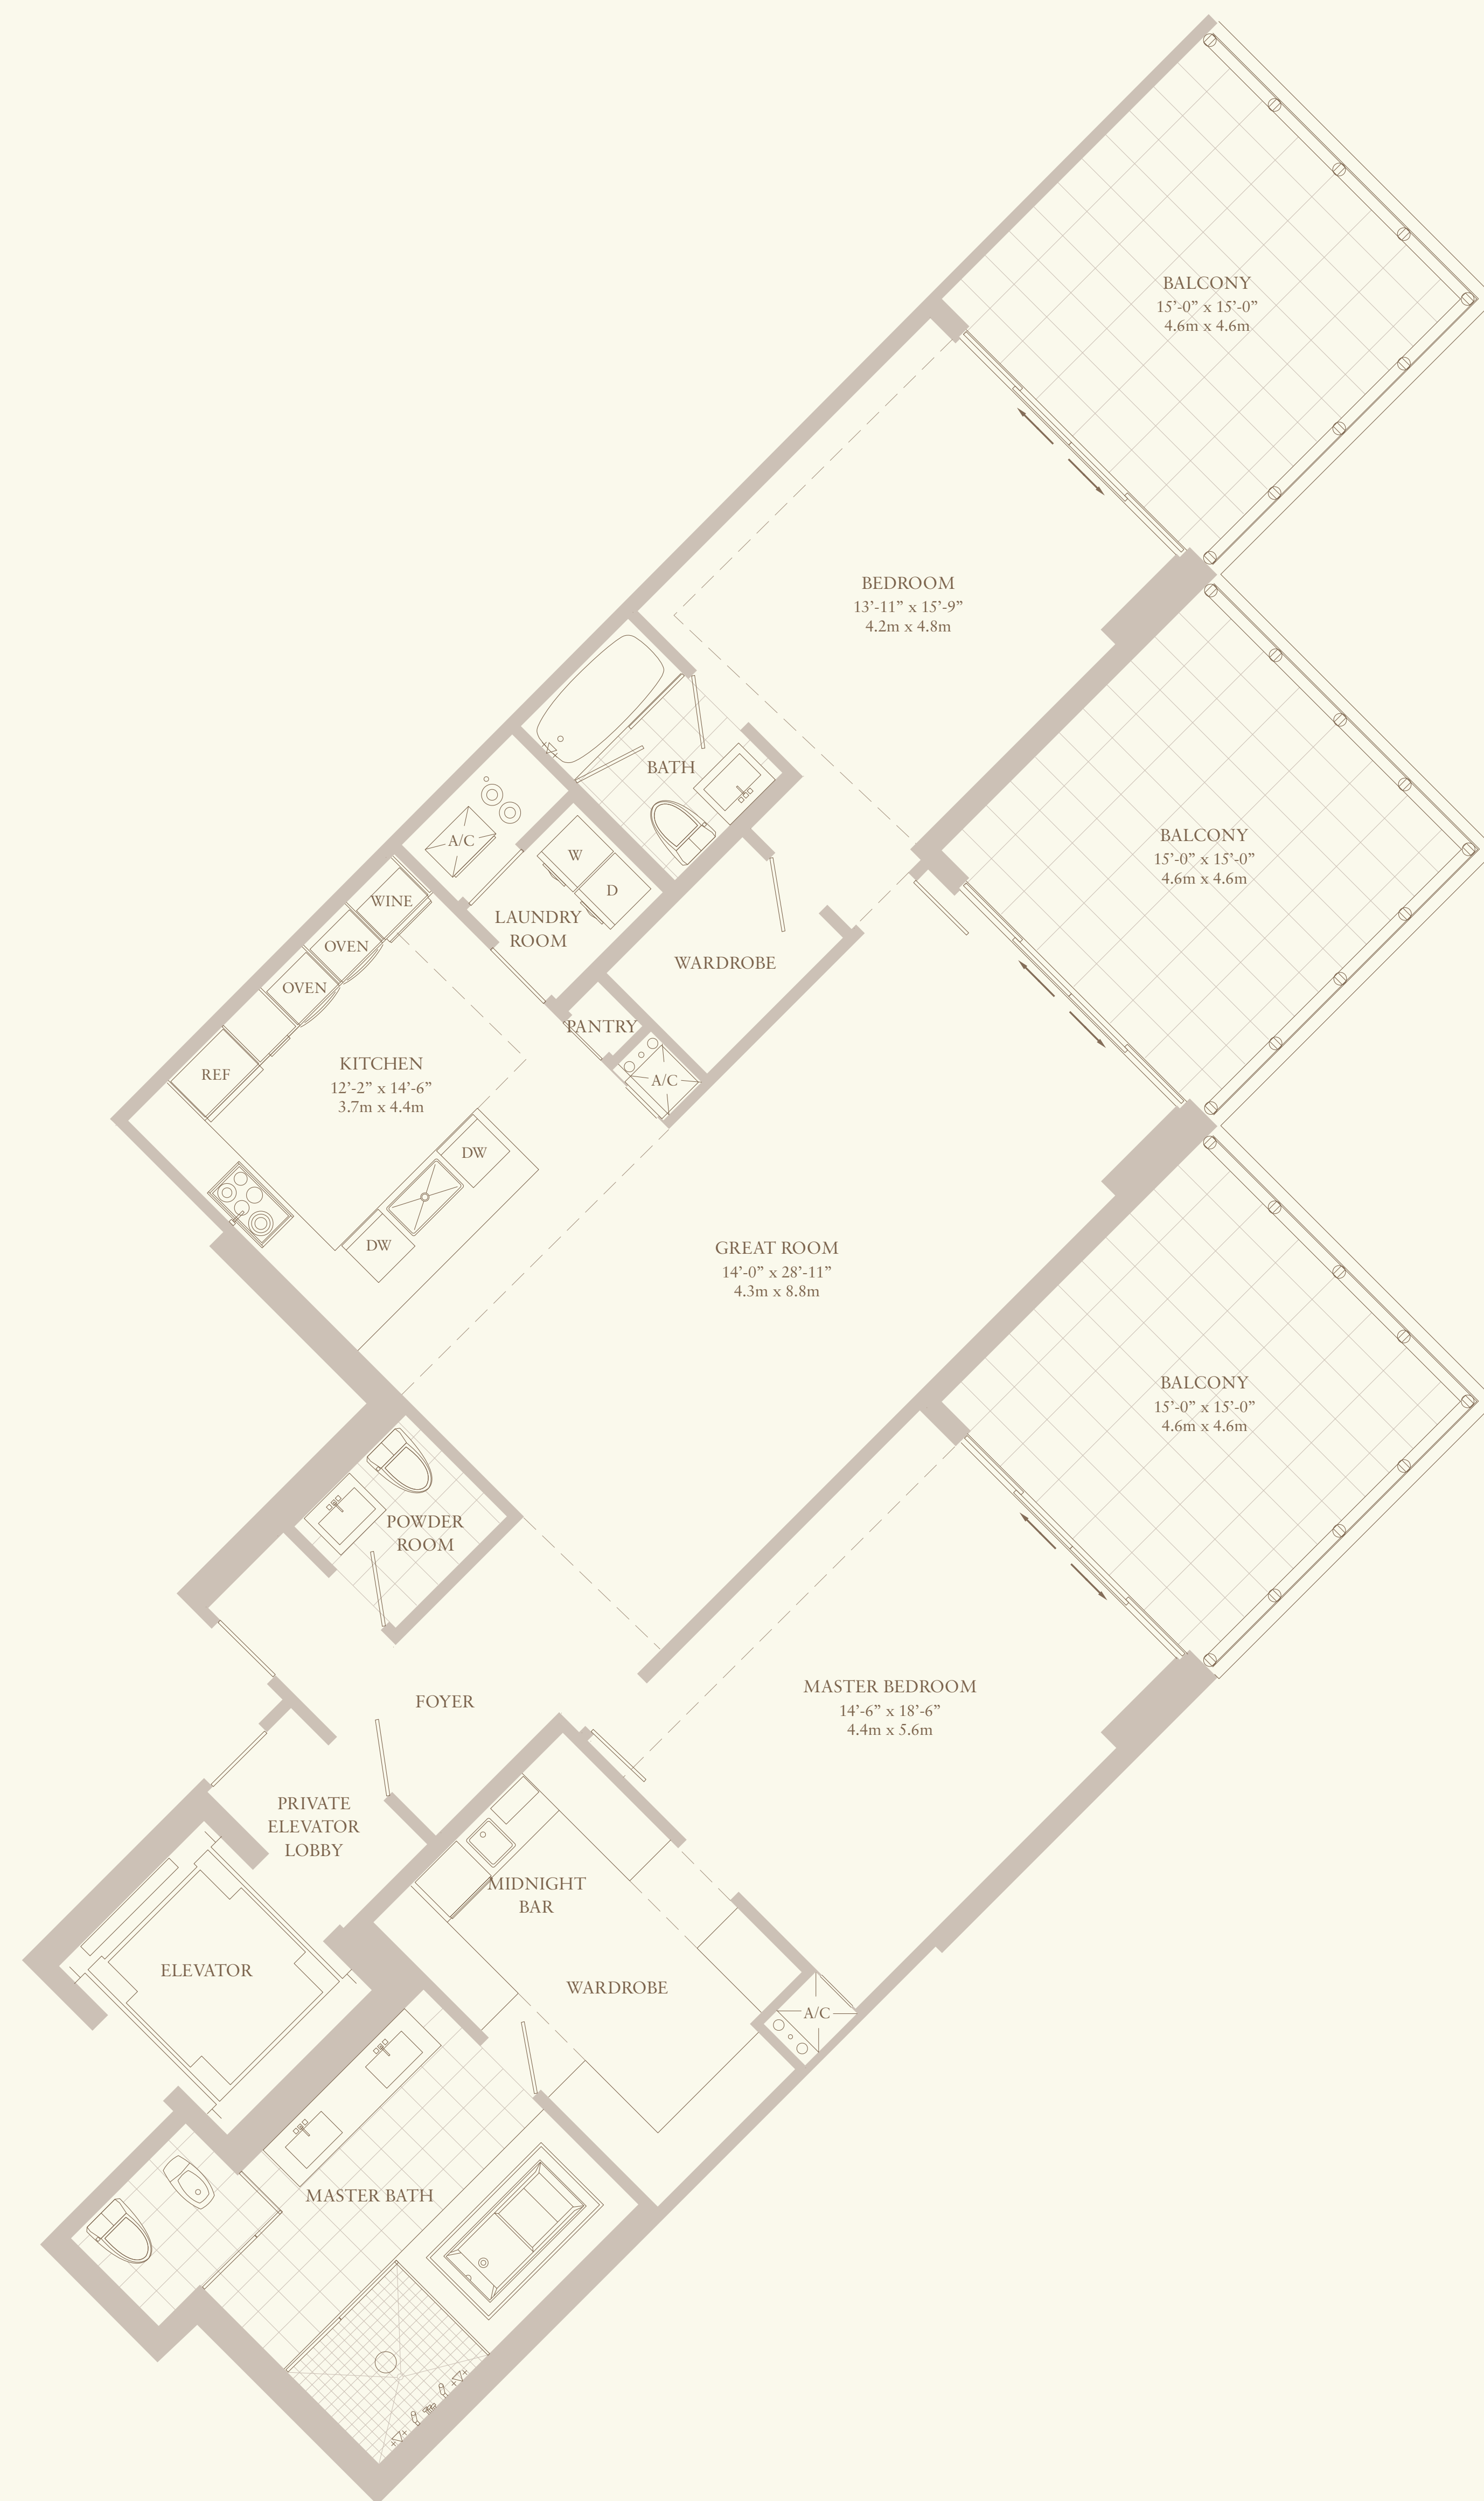

**RESIDENCE B
CENTER TOWER**

2 BEDROOM, 2 1/2 BATH
FLOORS 25 - 27

	TOTAL SQ FT	TOTAL SQ M
RESIDENCE	2,103	195.4
BALCONY	683	63.5
TOTAL	2,786	258.9
PAINT TO PAINT RESIDENCE	1,799	167.1

1/4" = 1'