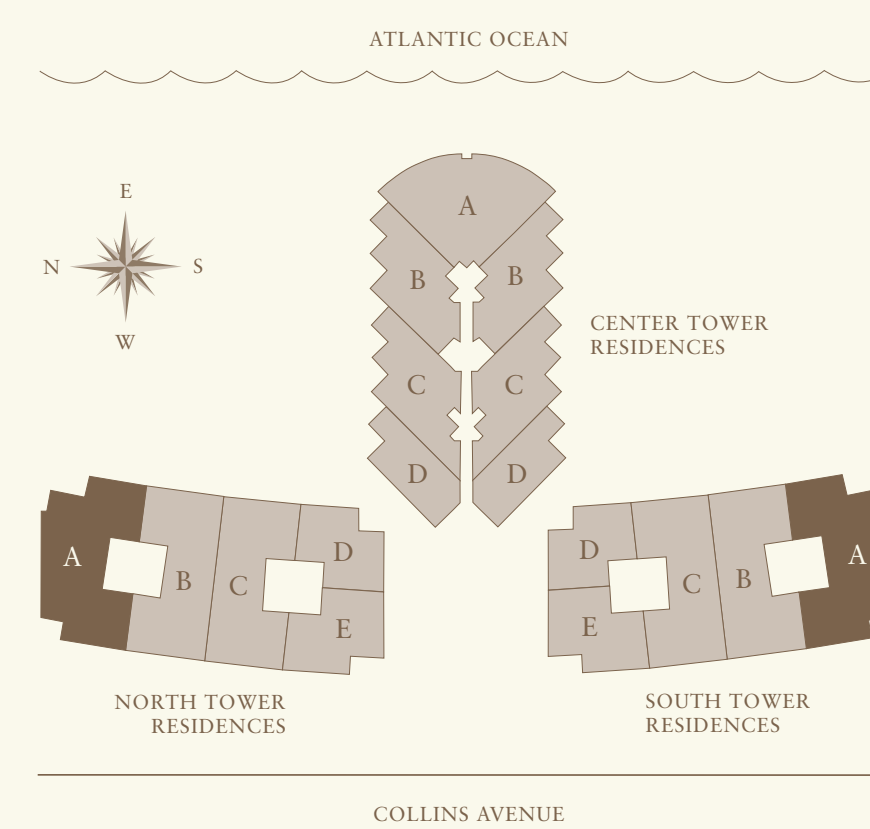

**RESIDENCE A**  
NORTH & SOUTH TOWERS

3 BEDROOM, 3 1/2 BATH, PLUS MEDIA ROOM

	TOTAL SQ FT	TOTAL SQ M
RESIDENCE	3,884	360.8
BALCONY	1,132	105.2
TOTAL	5,016	466

PAINT TO PAINT		
RESIDENCE	3,524	327.4

1/4" = 1'