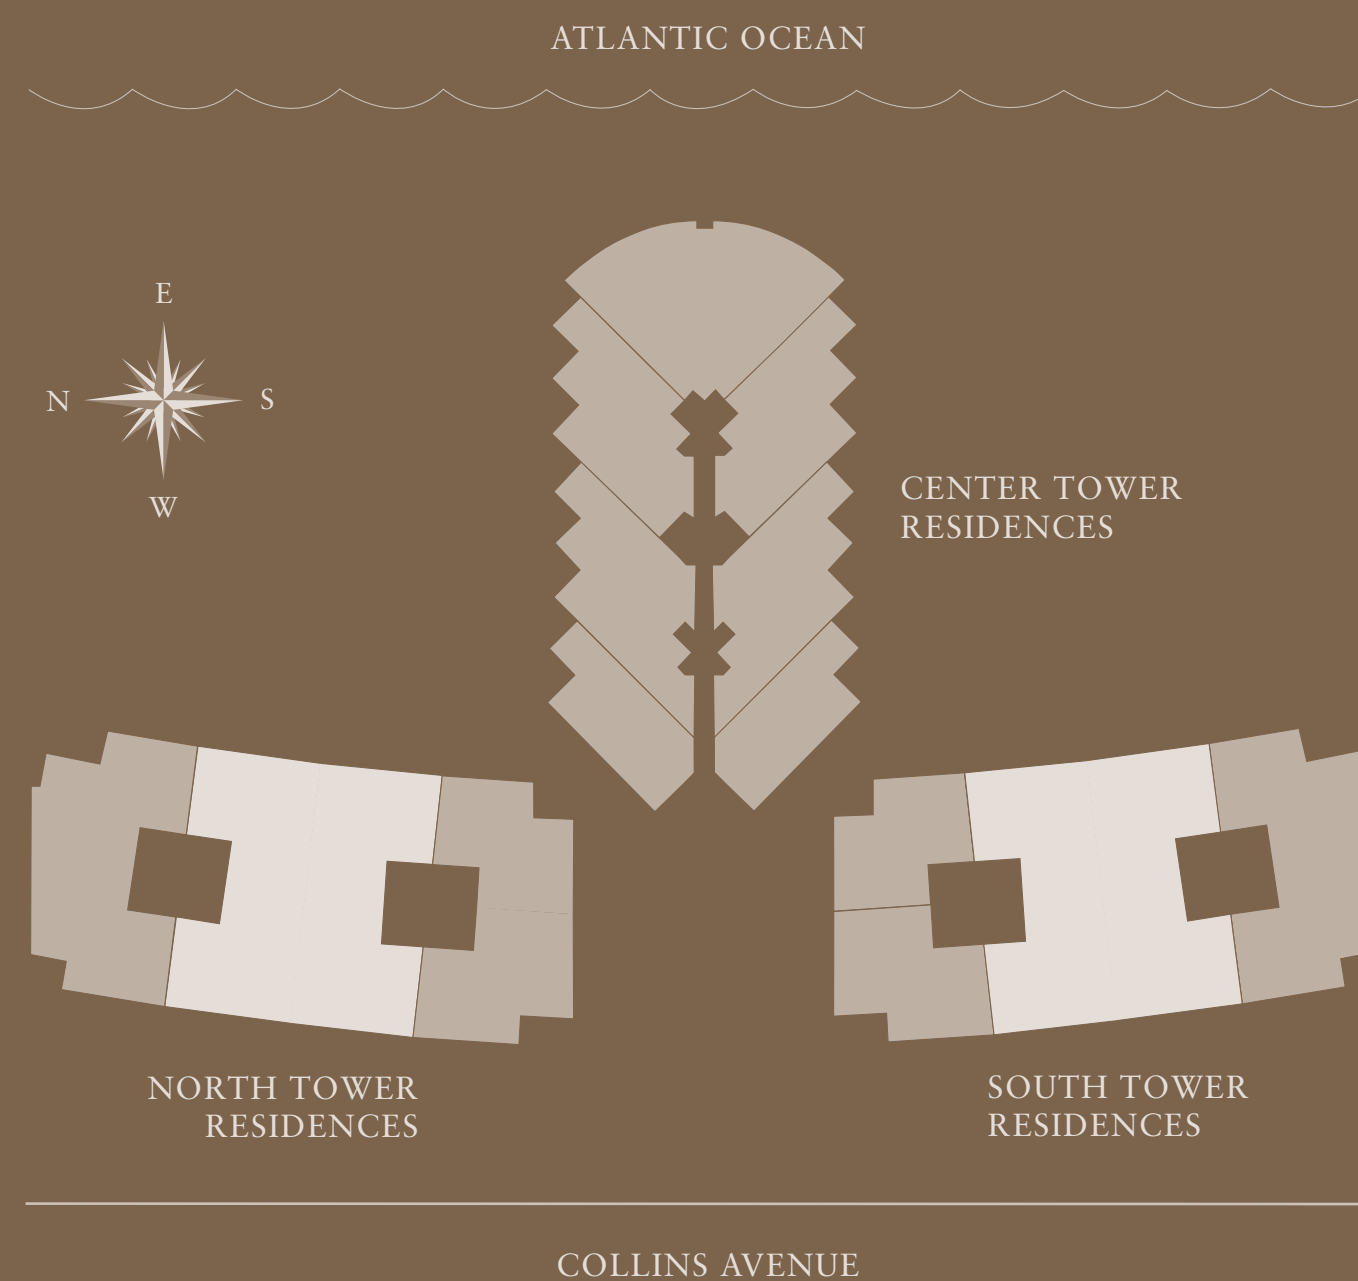

# EXCELSIOR

5 BEDROOM • 5½ BATH  
FAMILY ROOM PLUS MEDIA ROOM

	TOTAL SQ FT	TOTAL SQ M
RESIDENCE	6,848	636.2
BALCONY	2,142	199.0
TOTAL	8,990	835.2
PAINT TO PAINT RESIDENCE	6,305	586.0