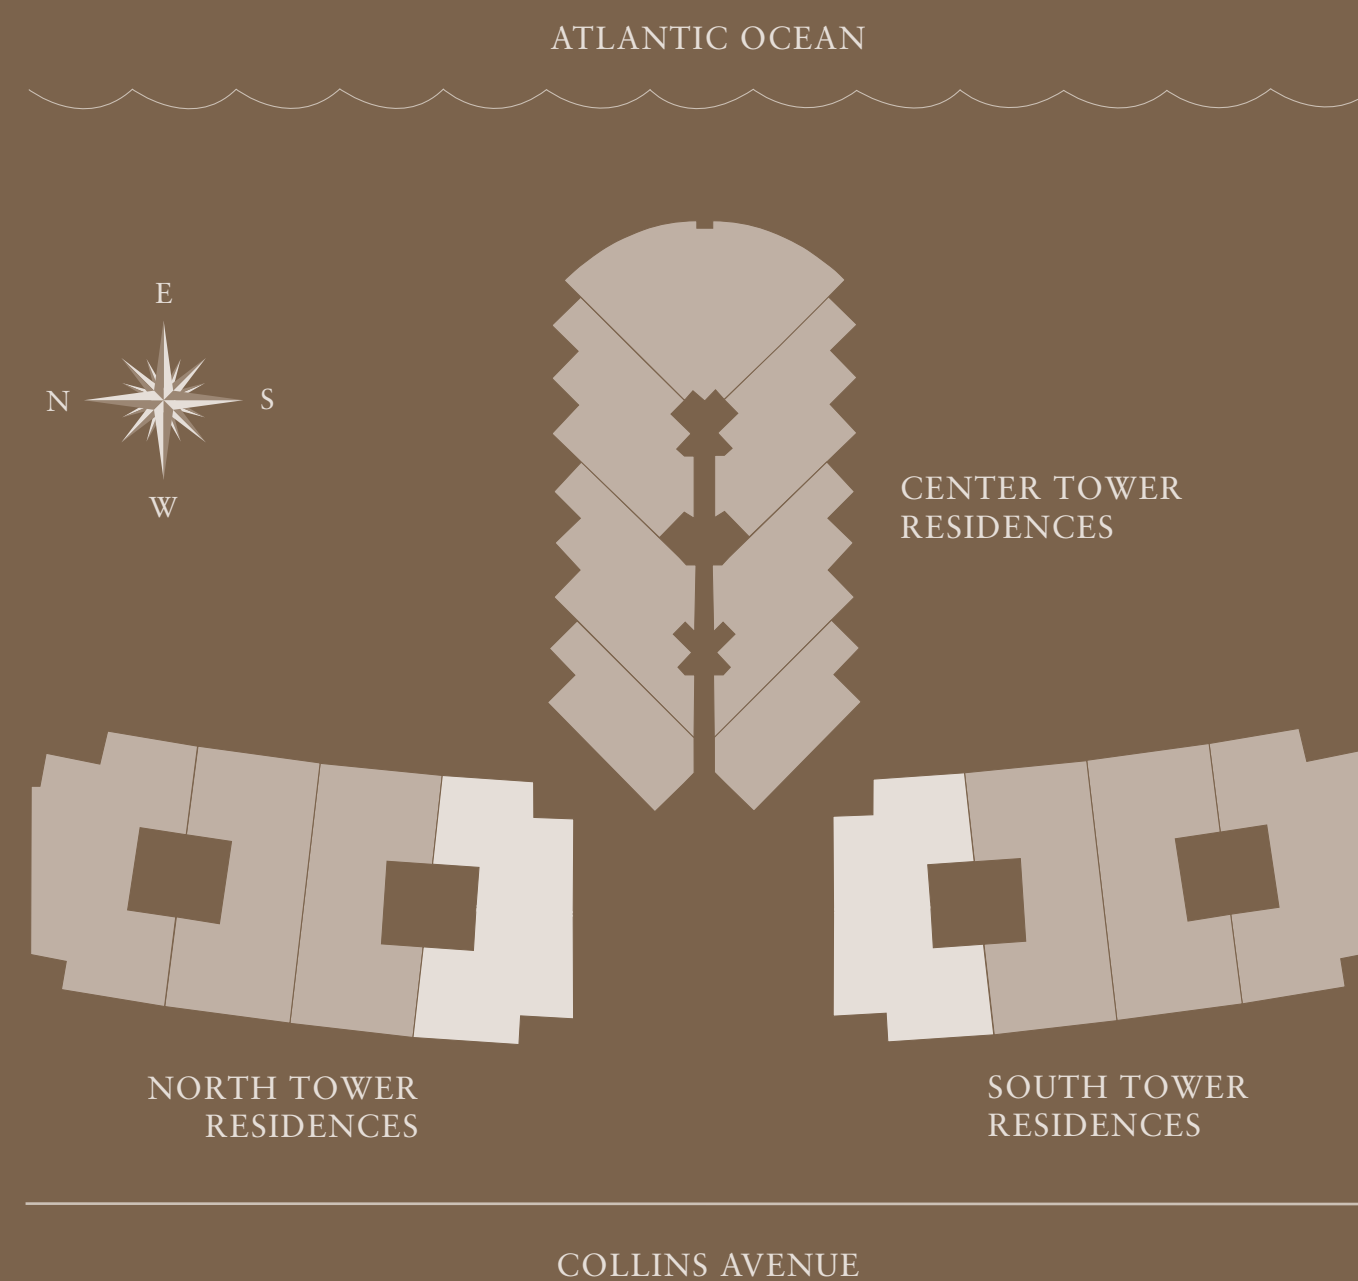

CHELSEA

3 BEDROOM • 3½ BATH
PLUS DEN

	TOTAL SQ FT	TOTAL SQ M
RESIDENCE	3,688	342.6
BALCONY	1,049	97.5
TOTAL	4,737	440.1
PAINT TO PAINT RESIDENCE	3,396	315.5

EXTERIOR

- ◆ Expansive private balconies featuring bronze glass railings, large outdoor living areas and breathtaking views
- ◆ Floor-to-ceiling bronze-tinted, impact-resistant glass windows and sliding exterior doors with energy-efficient panes that meet stringent South Florida building codes