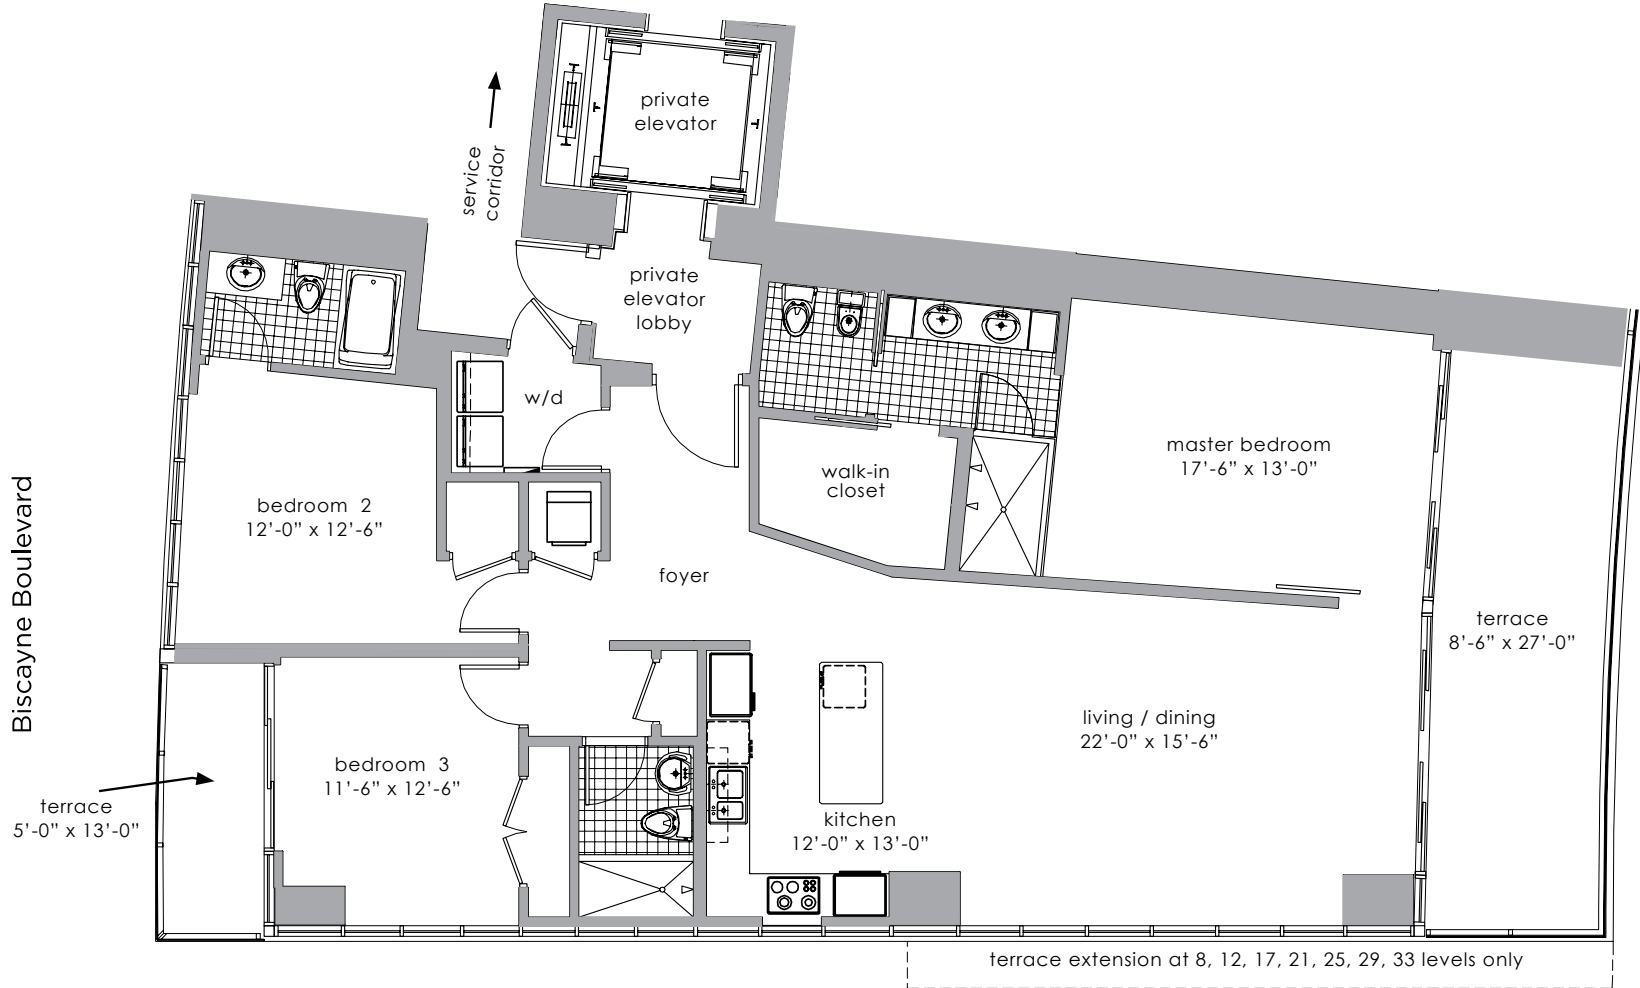

paramountbay

3 bedrooms, 3 bathrooms
Line 10

	SF	M ²
LIVING AREA	1,818	168.9
TERRACES	316	29.4
TOTAL	2,134	198.2

Units 710-3610
(13th Level
Excluded)

NOT TO SCALE