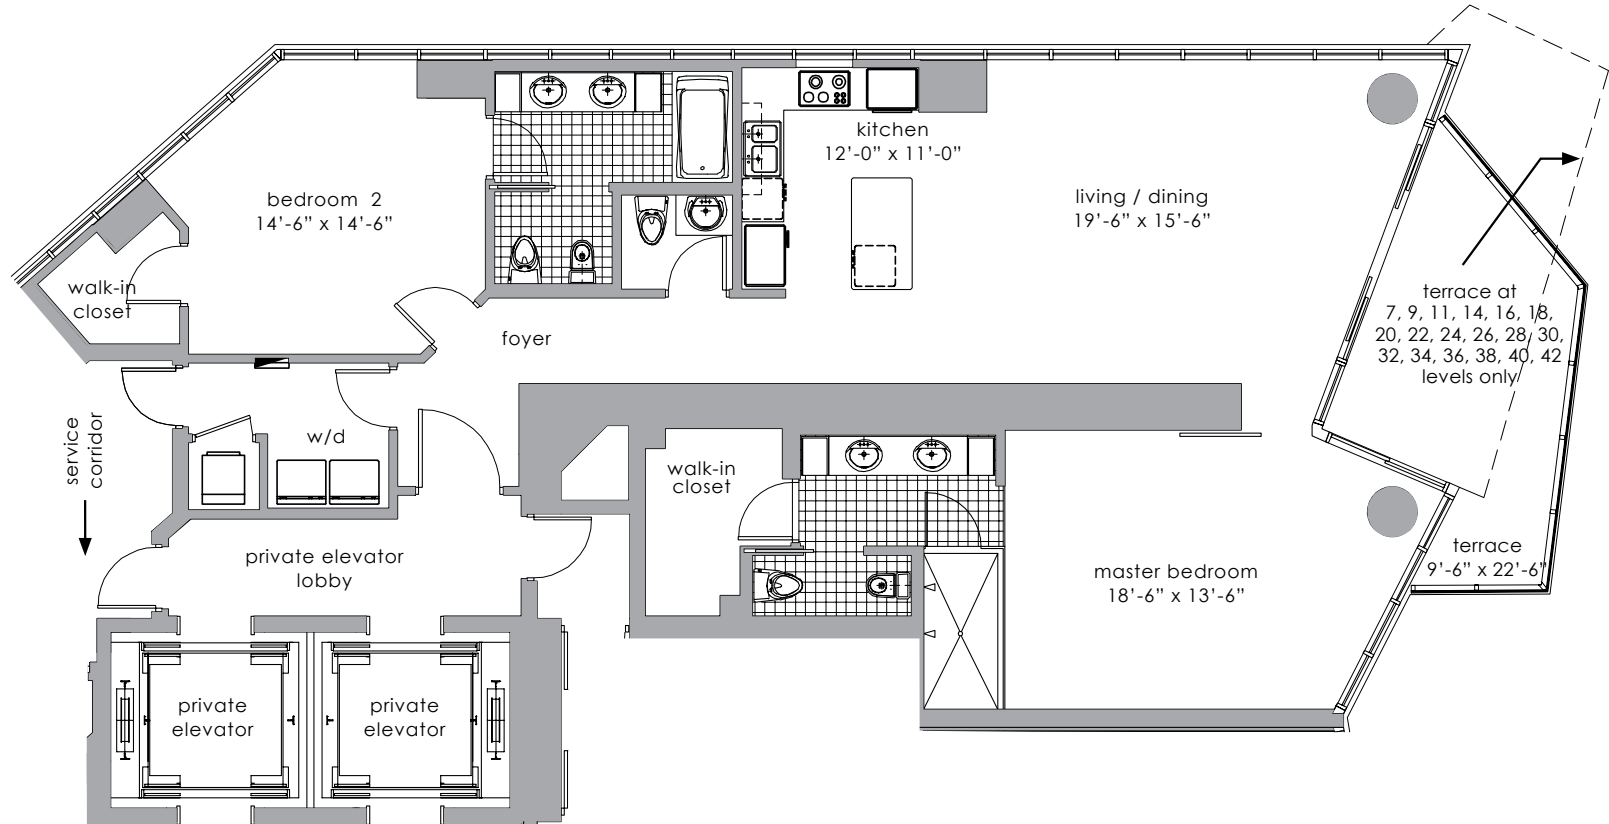

paramountbay

2 bedrooms, 2.5 bathrooms
Line 01

	SF	M ²
LIVING AREA	1,751	162.7
TERRACE	183	17.0
TOTAL	1,934	179.7

NOT TO SCALE