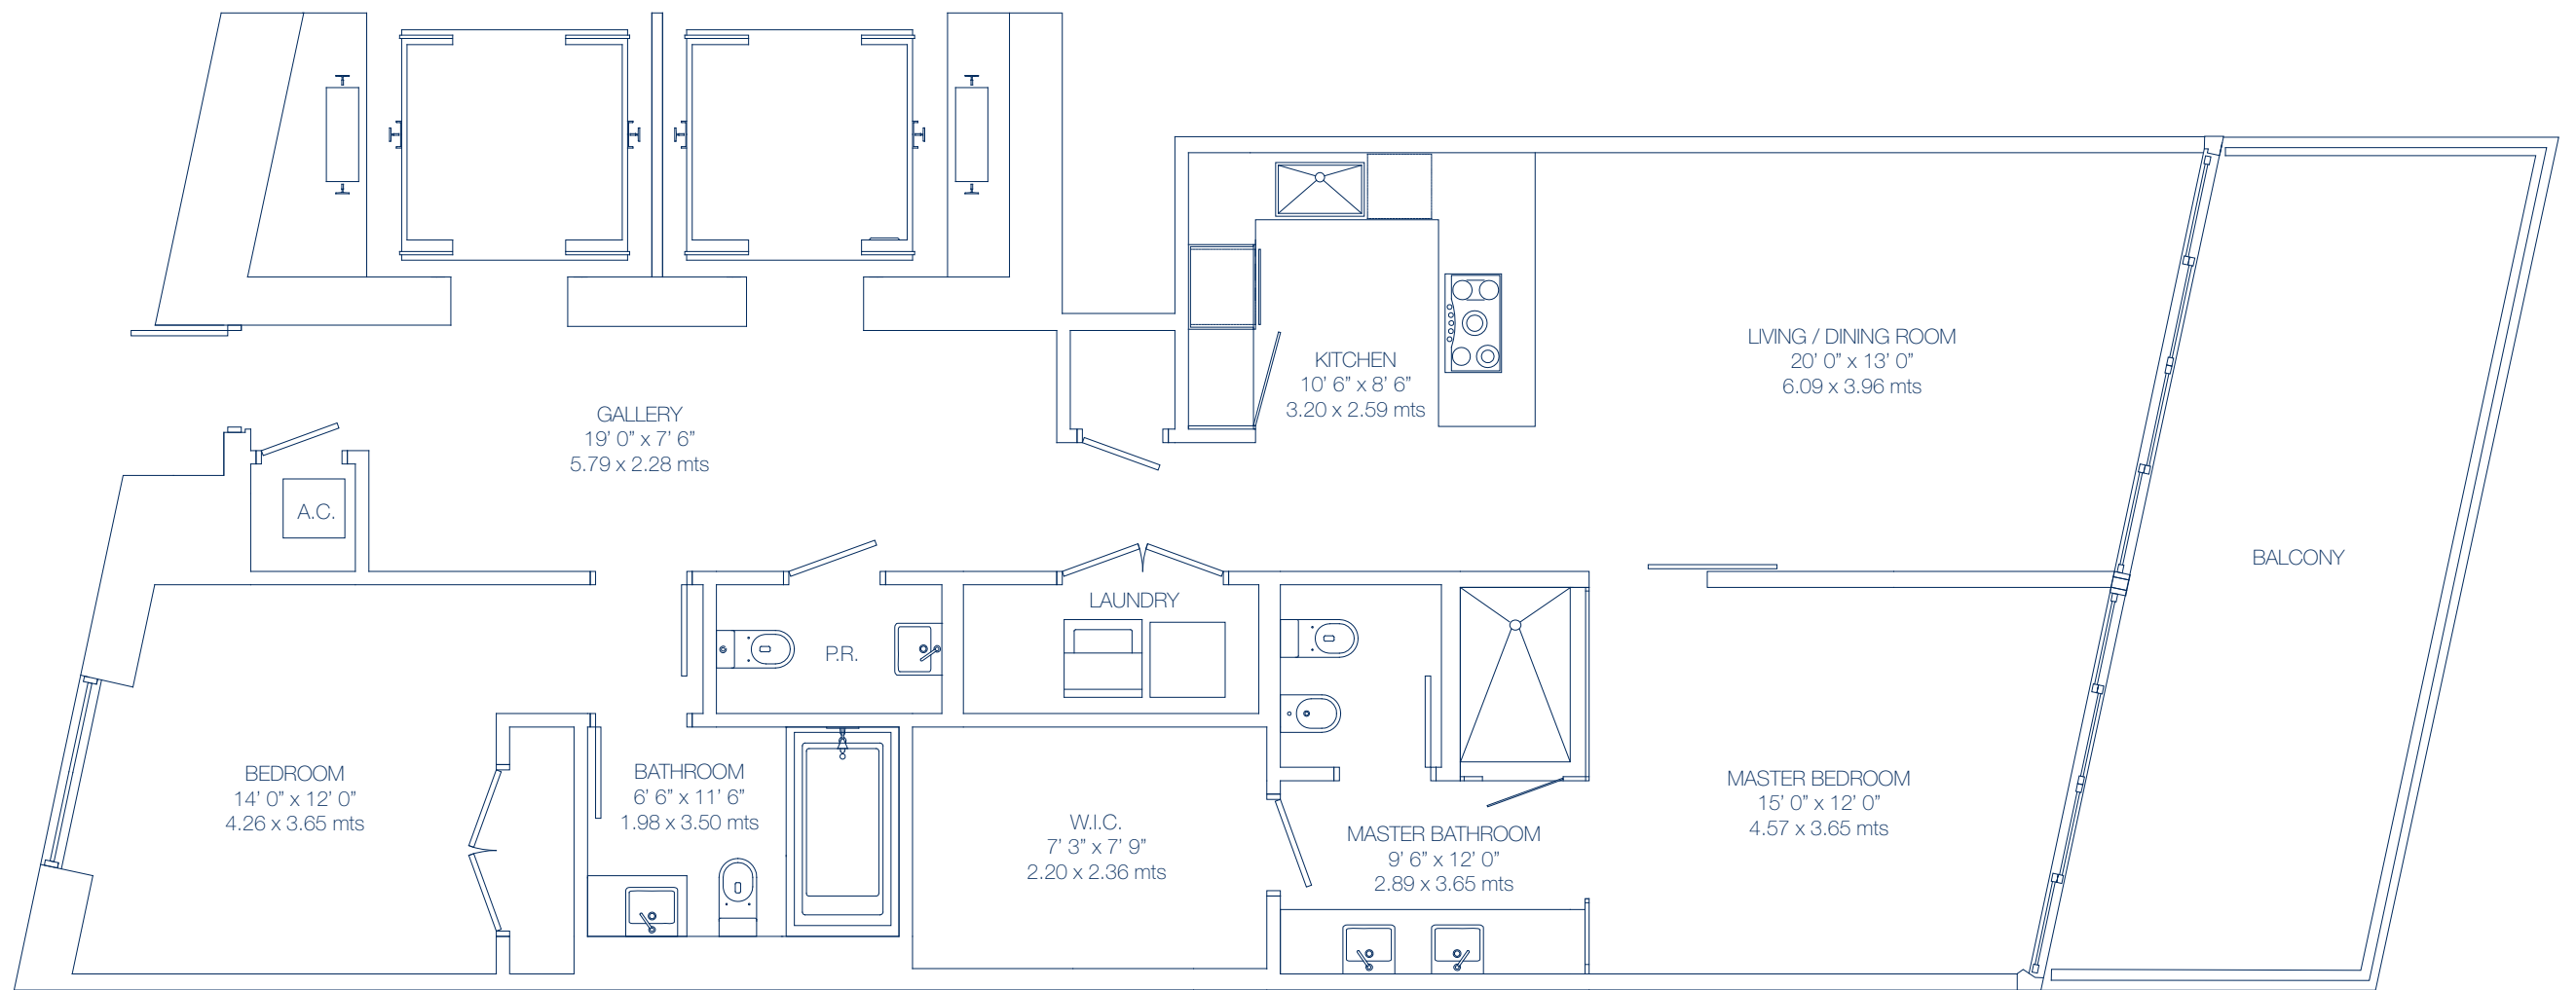

MARQUIS

RESIDENCE J 2 BEDROOM / 2.5 BATH

Interior:	1,475 SF	137.0 M ²
Exterior:	213 SF	19.8 M ²
Total:	1,688 SF	156.8 M ²