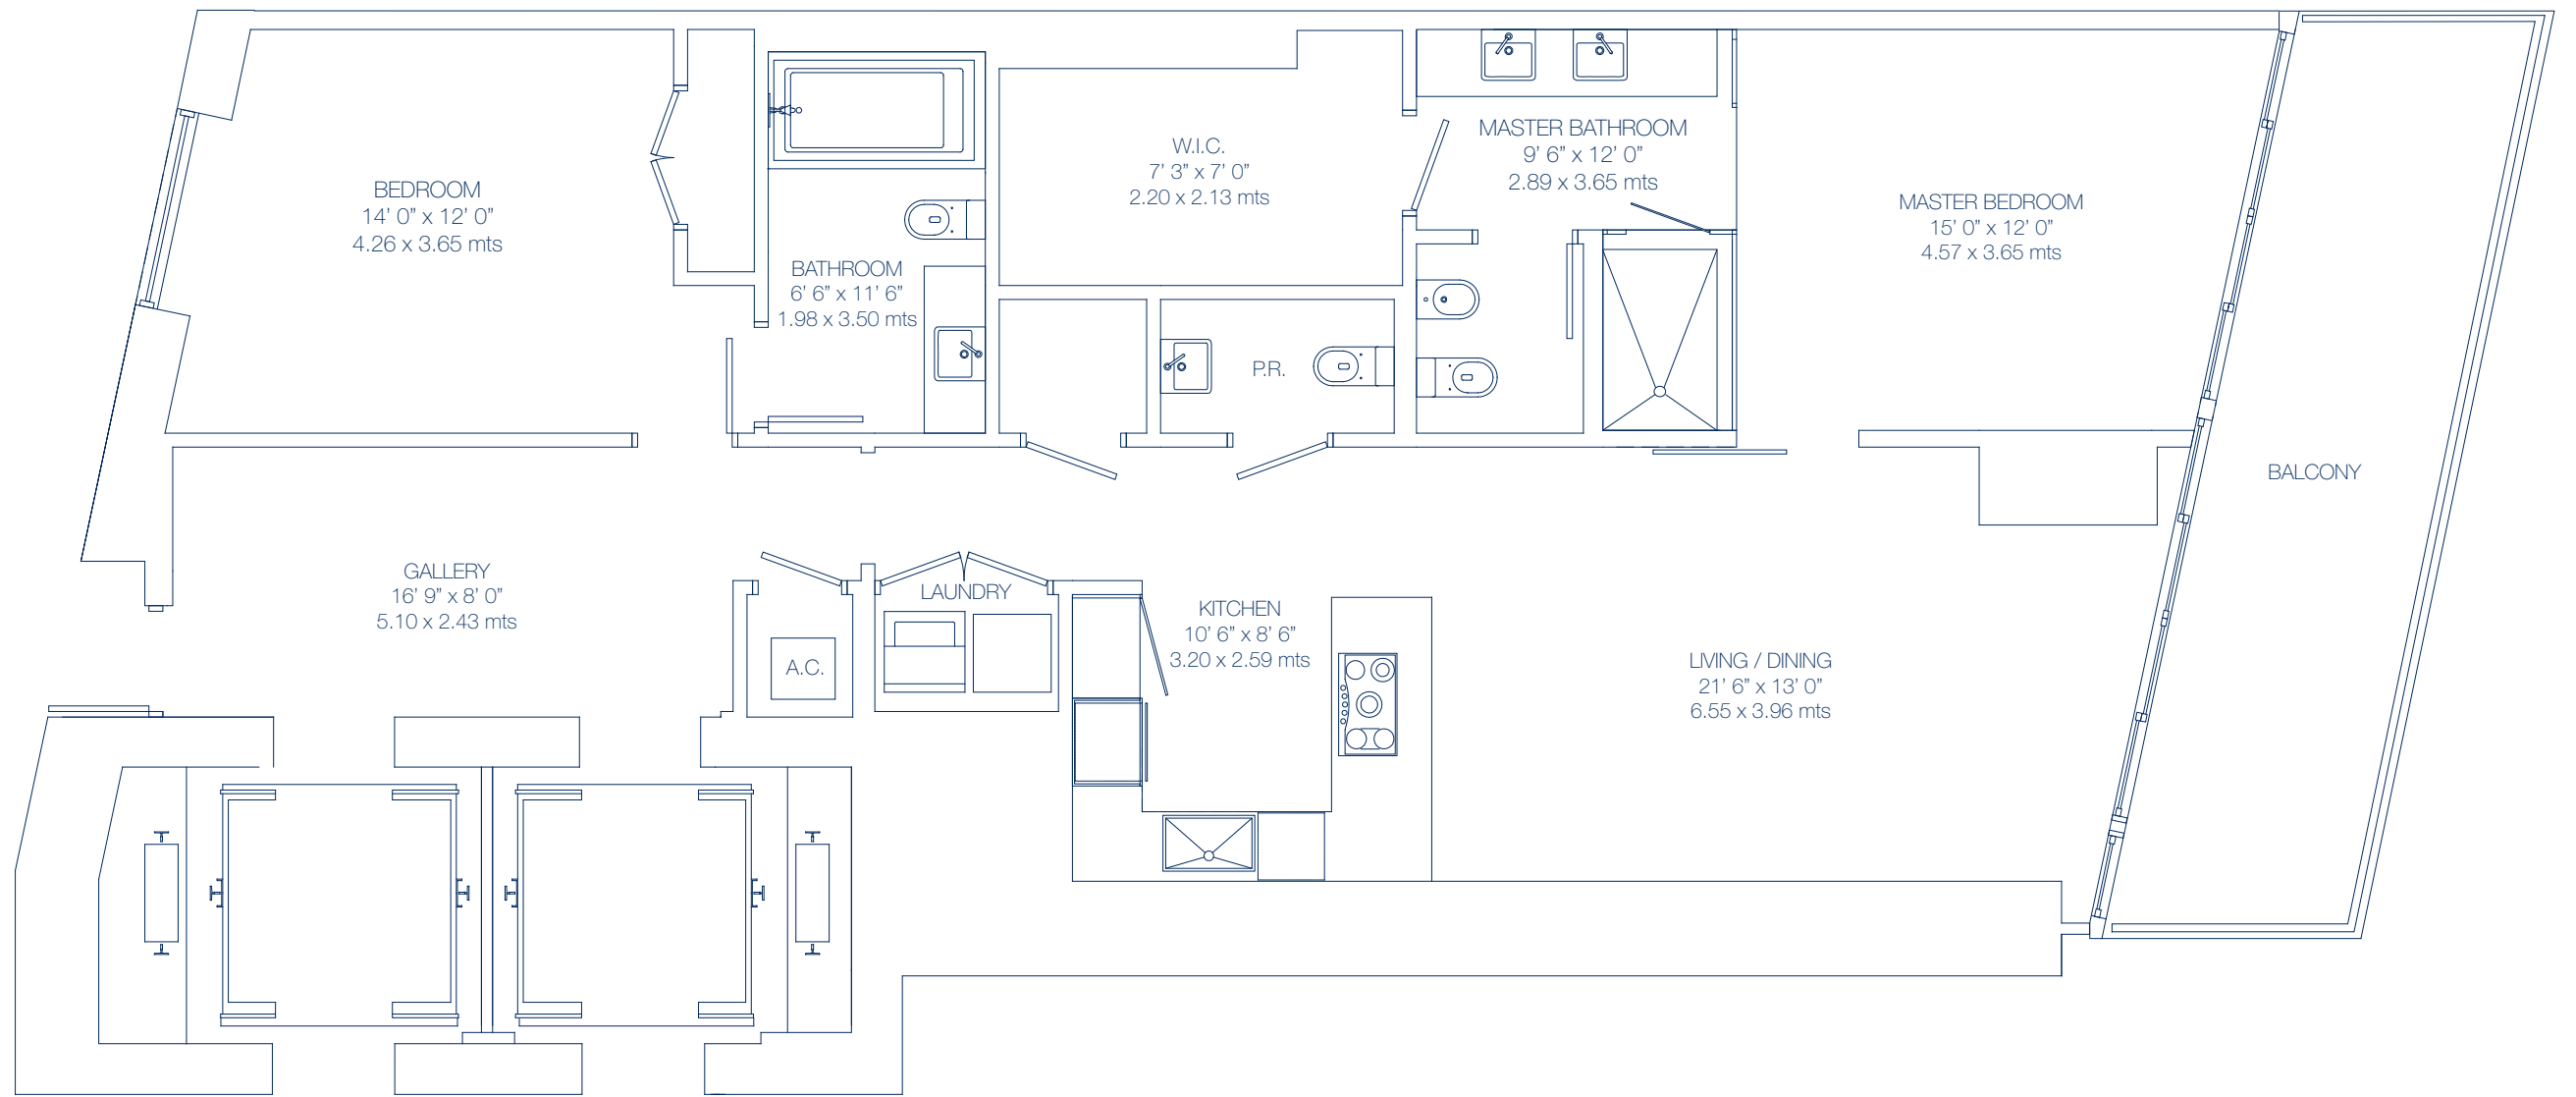

## RESIDENCE H 2 BEDROOM / 2.5 BATH

Interior:	1,554 SF	144.3 M <sup>2</sup>
Exterior:	222 SF	20.6 M <sup>2</sup>
Total:	1,776 SF	164.9 M <sup>2</sup>