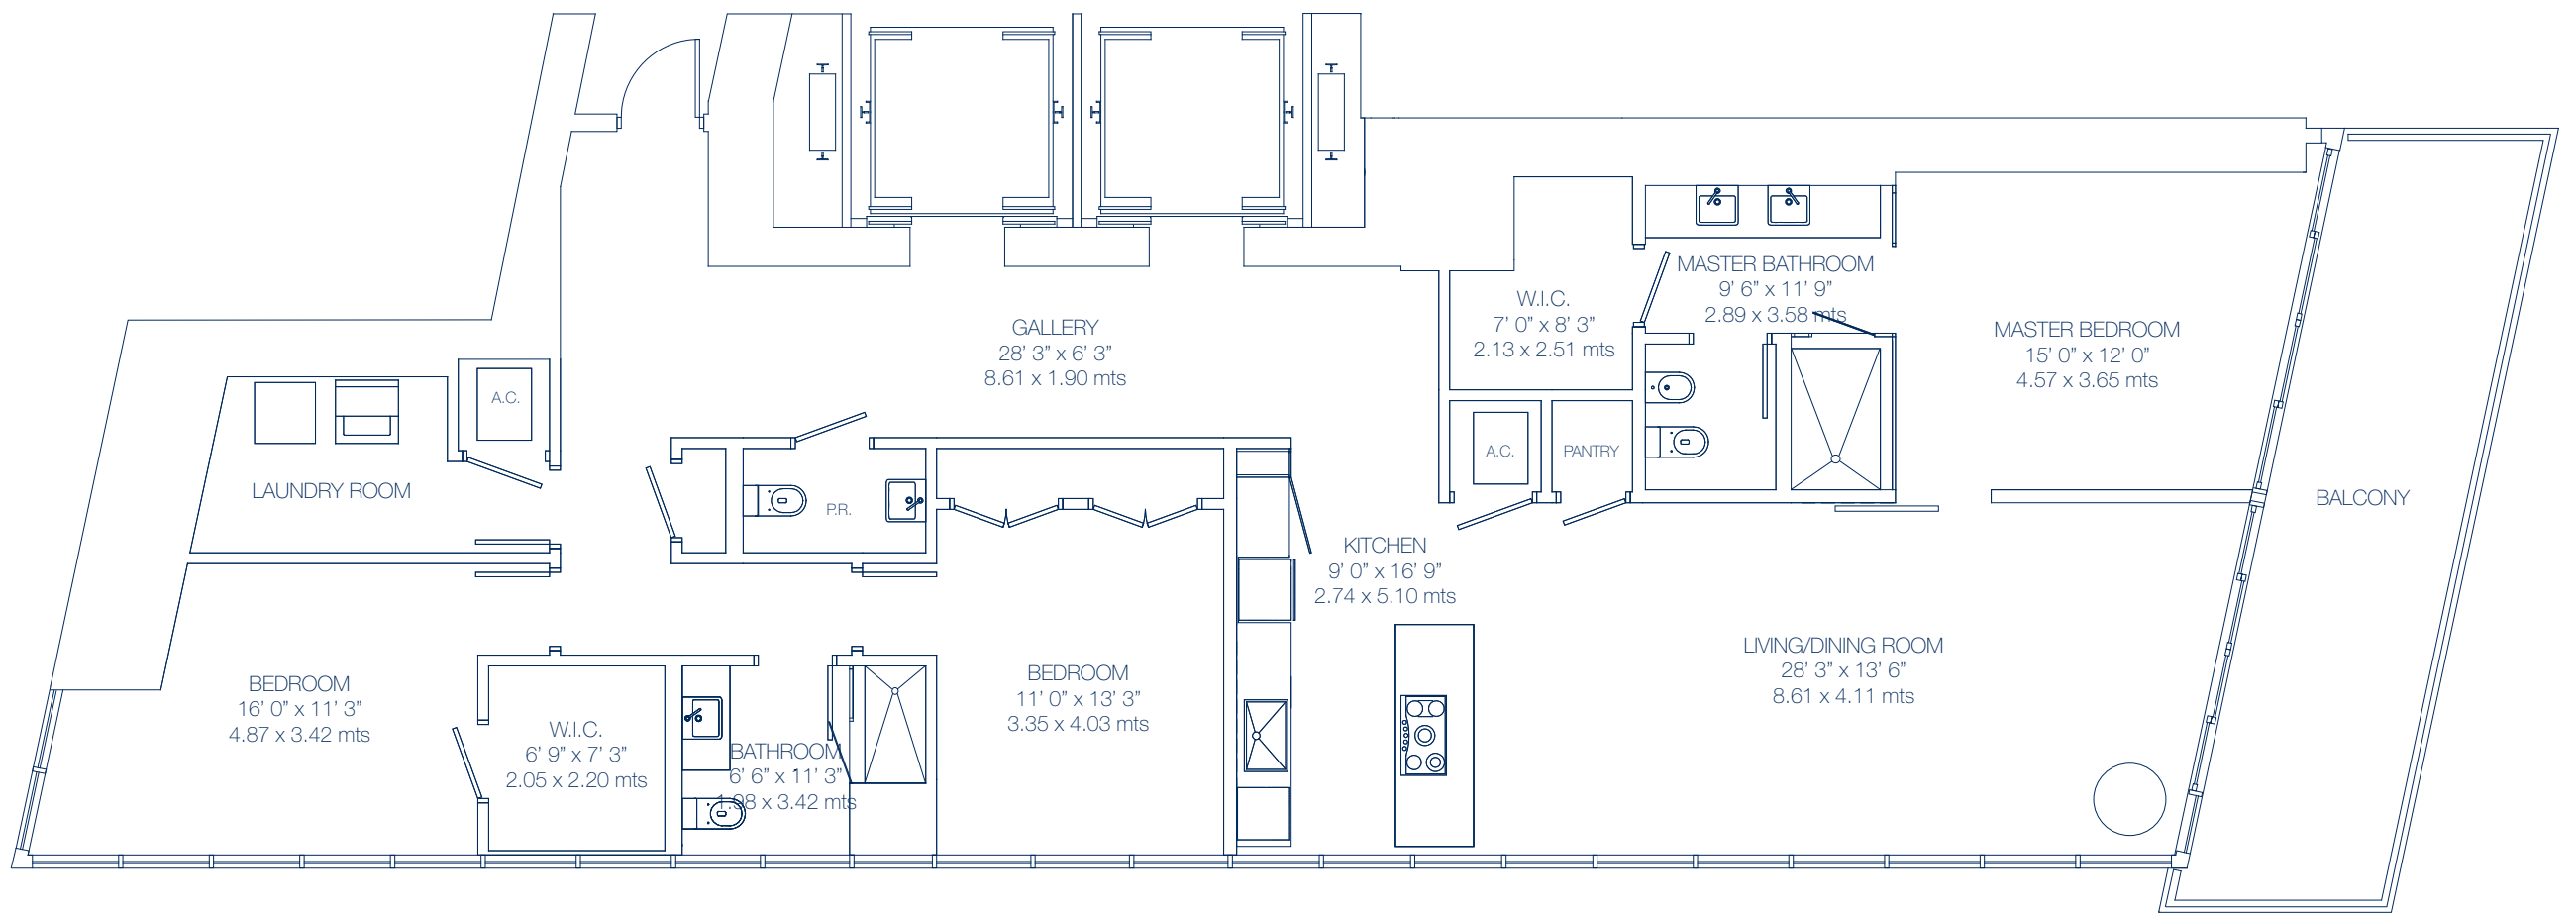

MARQUIS

RESIDENCE G 3 BEDROOM / 2.5 BATH

Interior:	1,554 SF	144.3 M ²
Exterior:	222 SF	20.6 M ²
Total:	1,776 SF	164.9 M ²