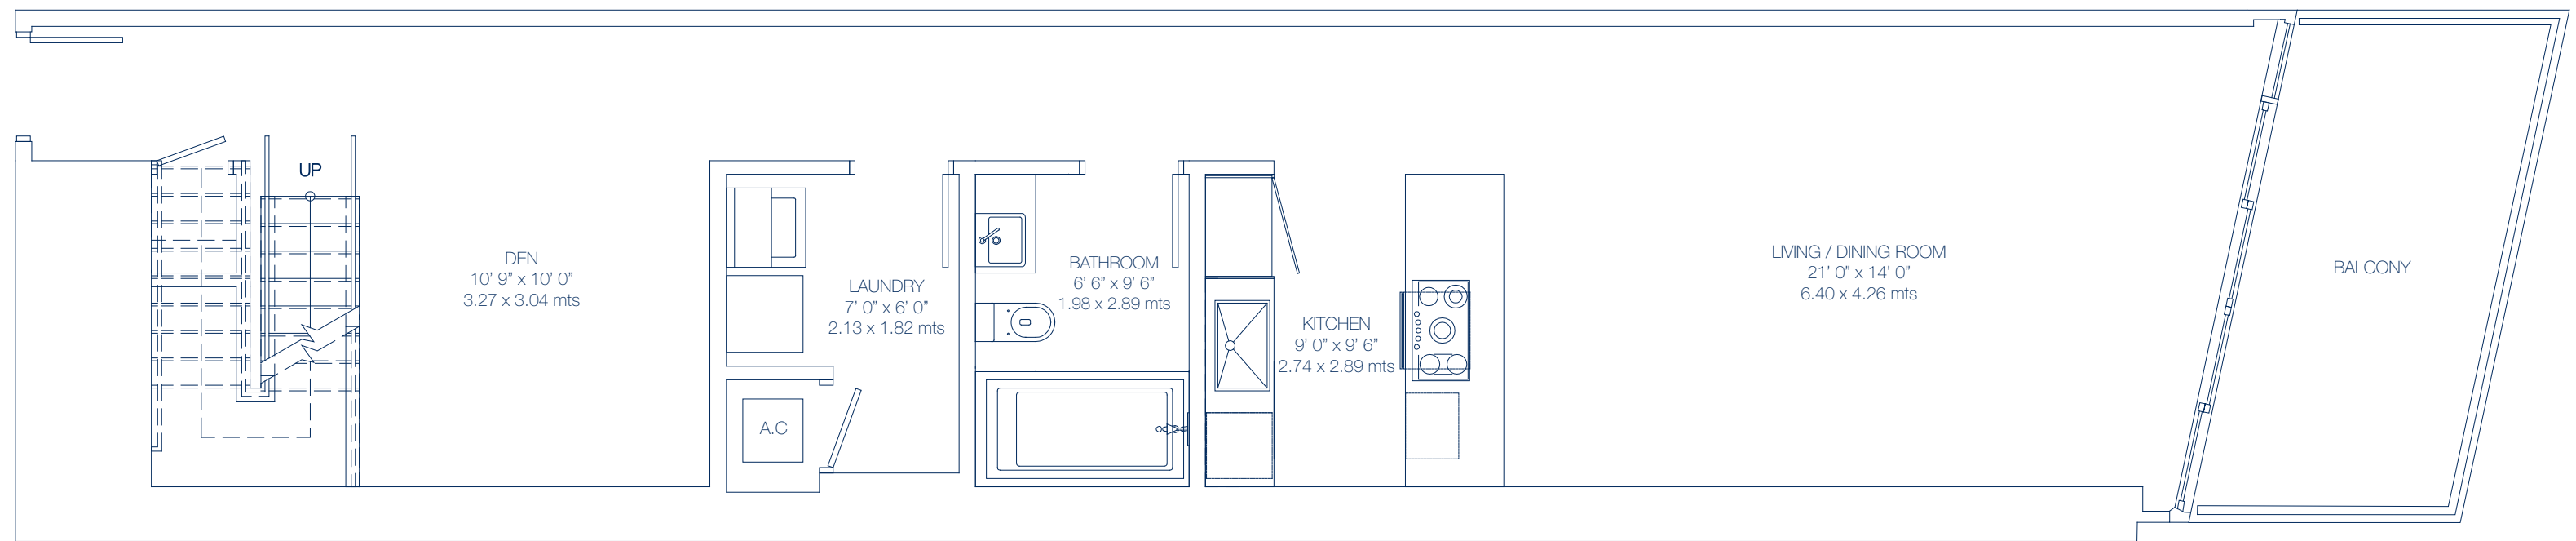

MARQUIS

Entry Level