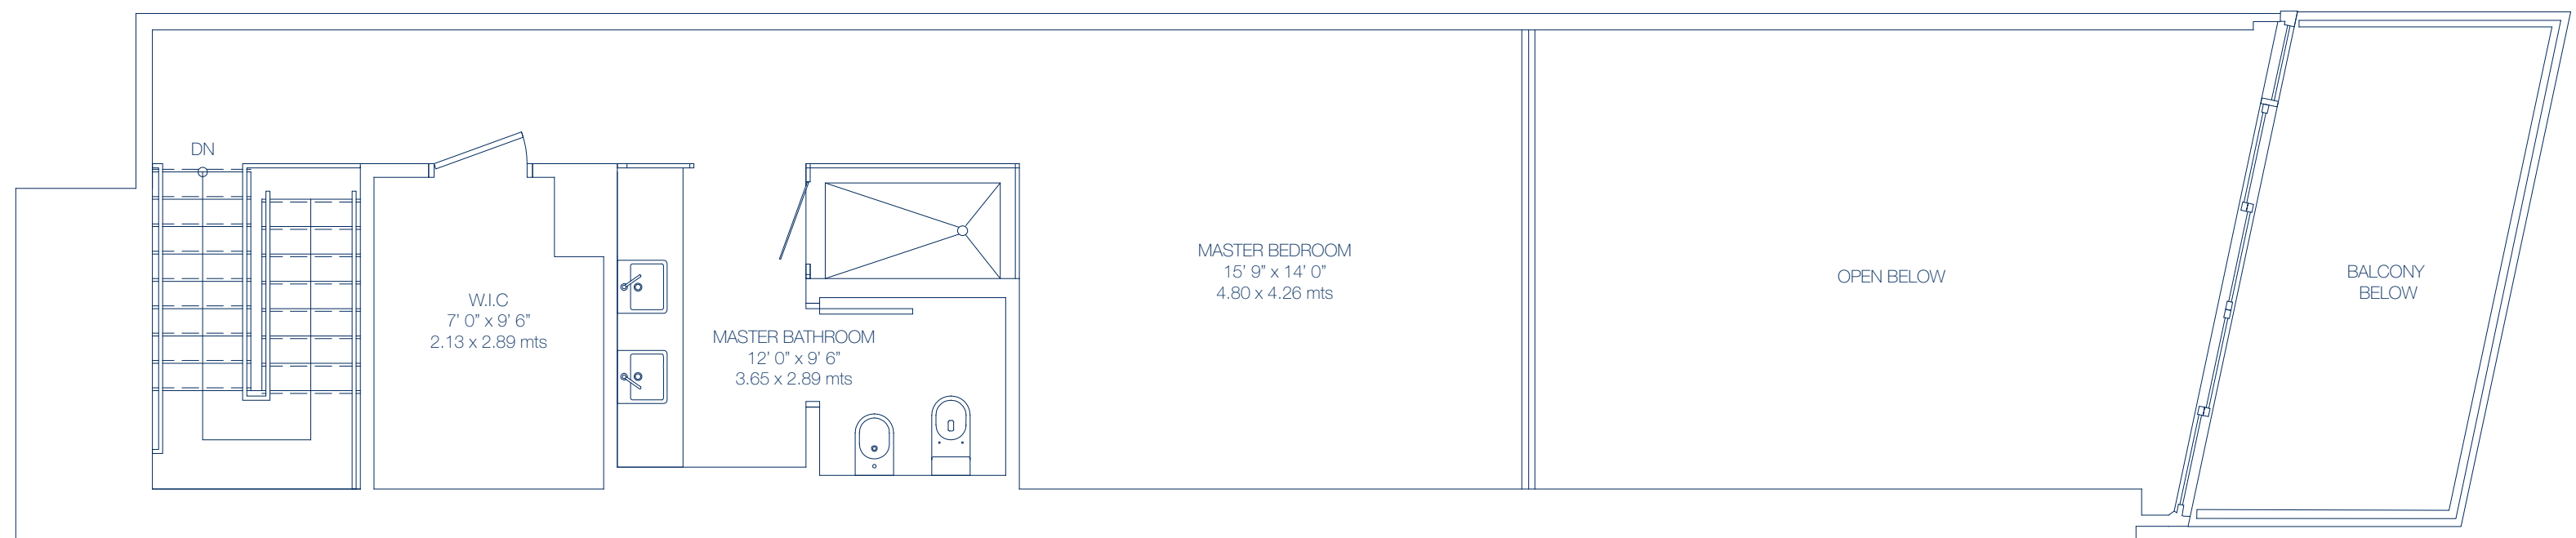

## RESIDENCE D 1 BEDROOM + DEN / 2 BATH

Interior:	1,631 SF	151.5 M <sup>2</sup>
Exterior:	124 SF	11.5 M <sup>2</sup>
Total:	1,755 SF	162.0 M <sup>2</sup>