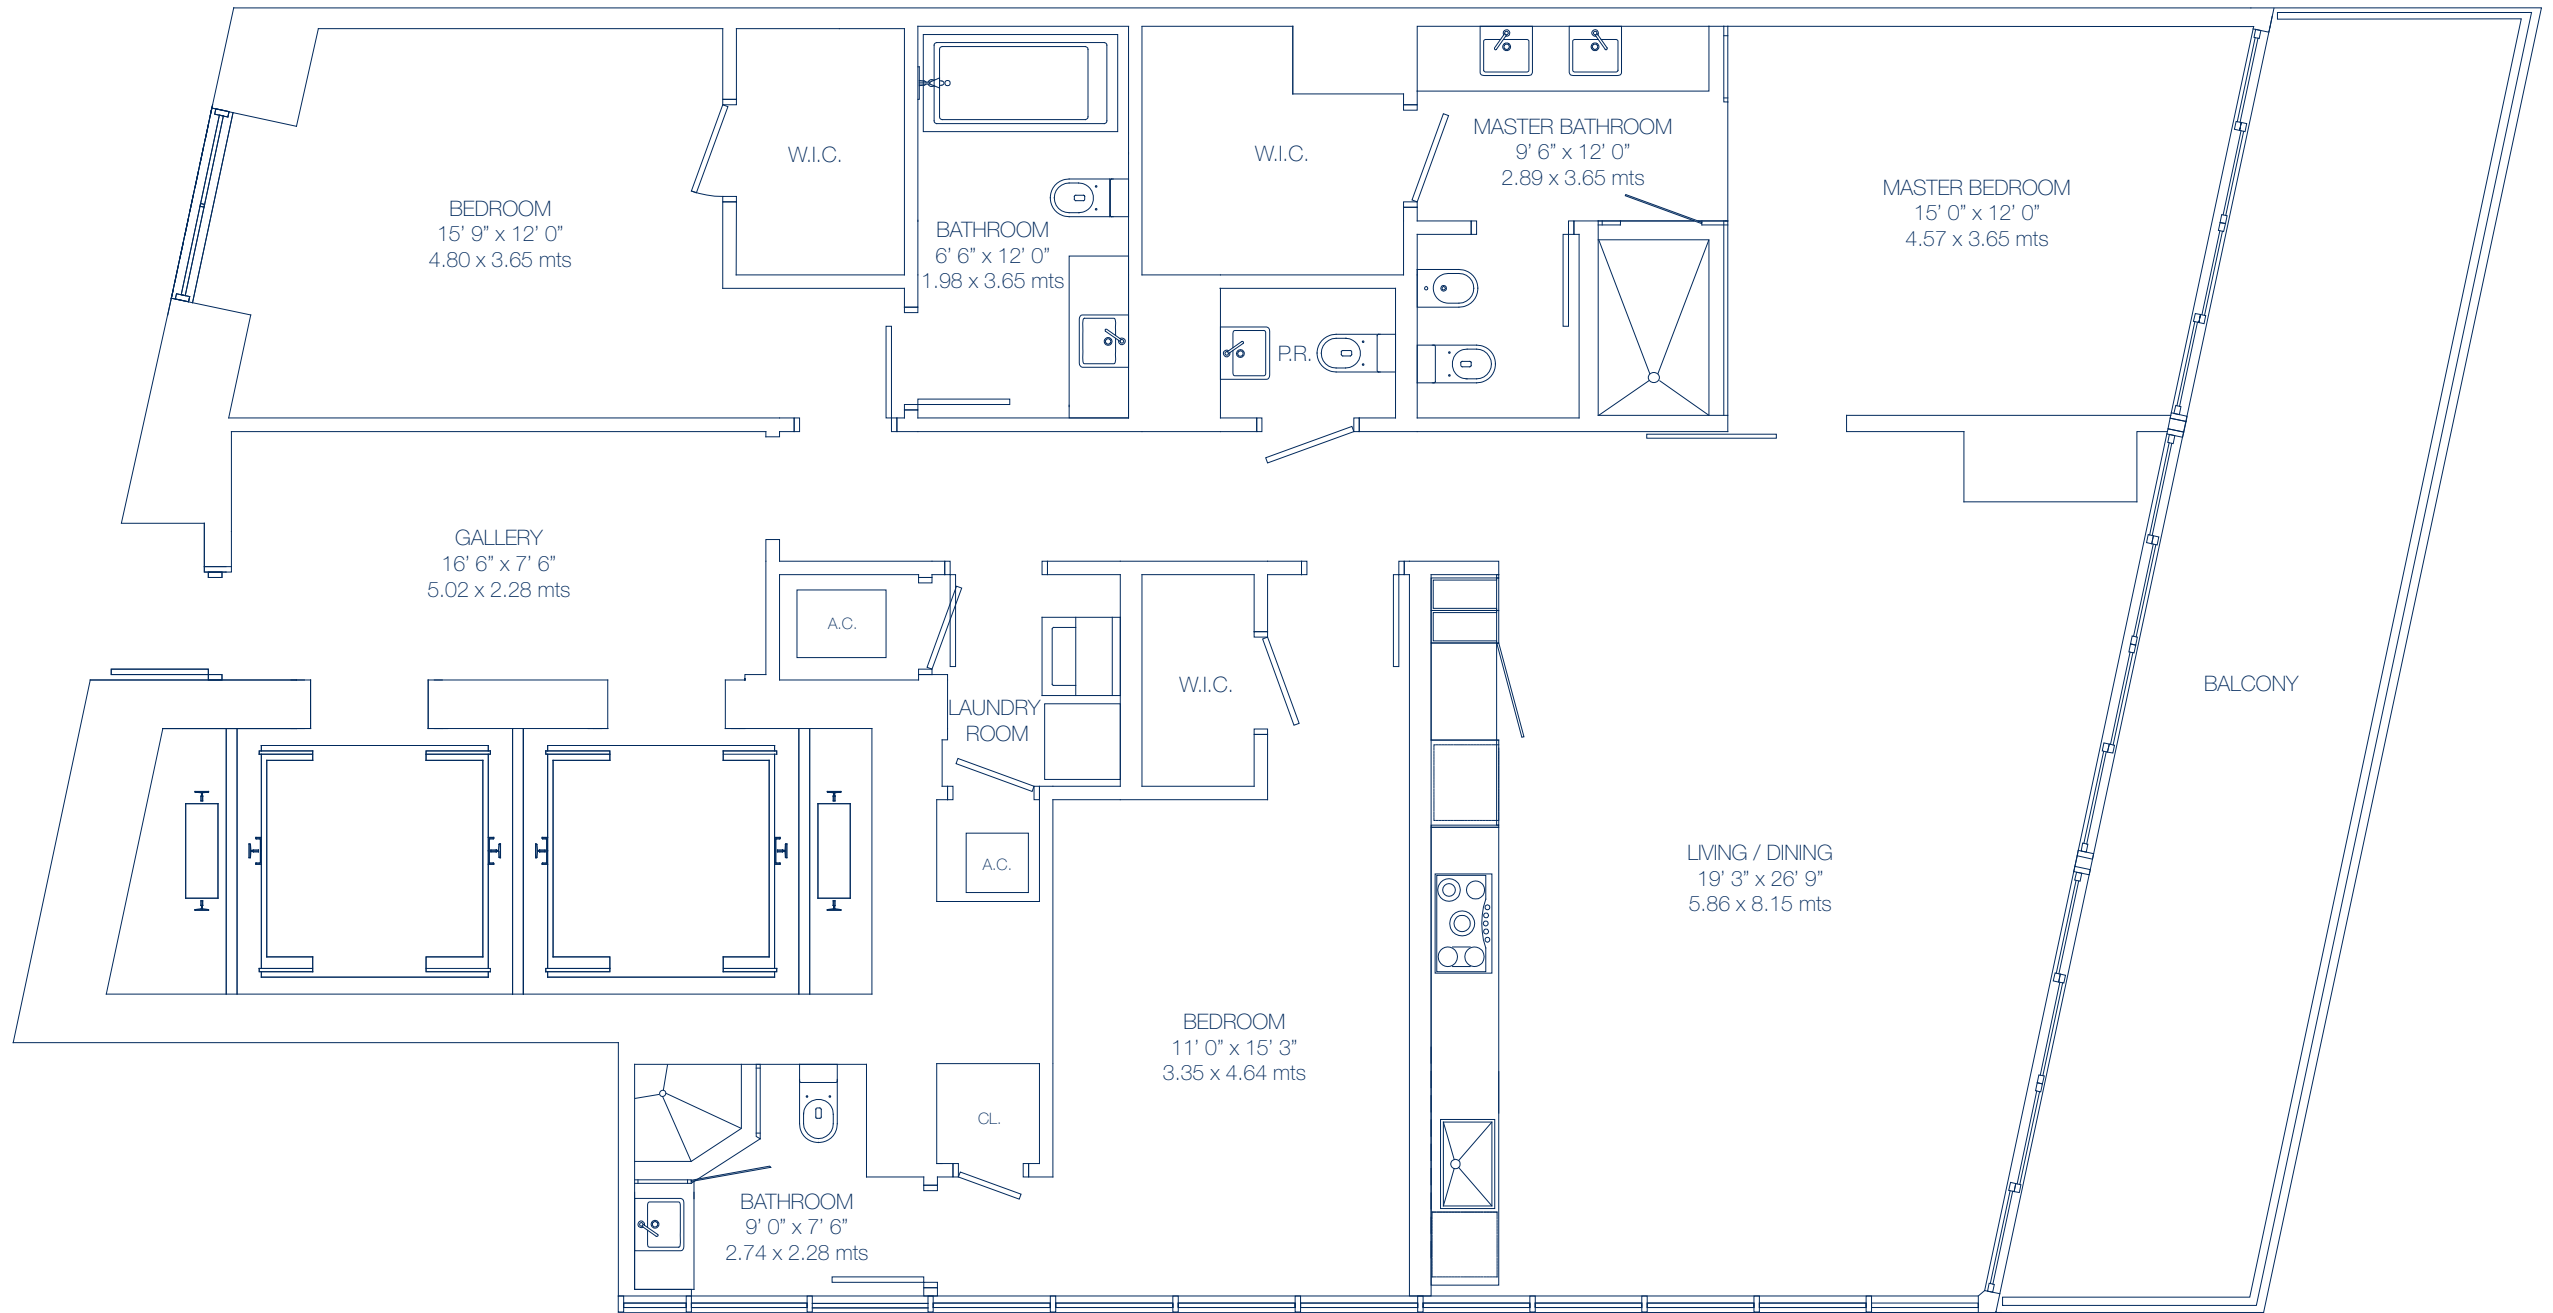

MARQUIS

RESIDENCE B 3 BEDROOM / 3.5 BATH

Interior:	2,044 SF	189.8 M ²
Exterior:	326 SF	30.2 M ²
Total:	2,370 SF	220.0 M ²